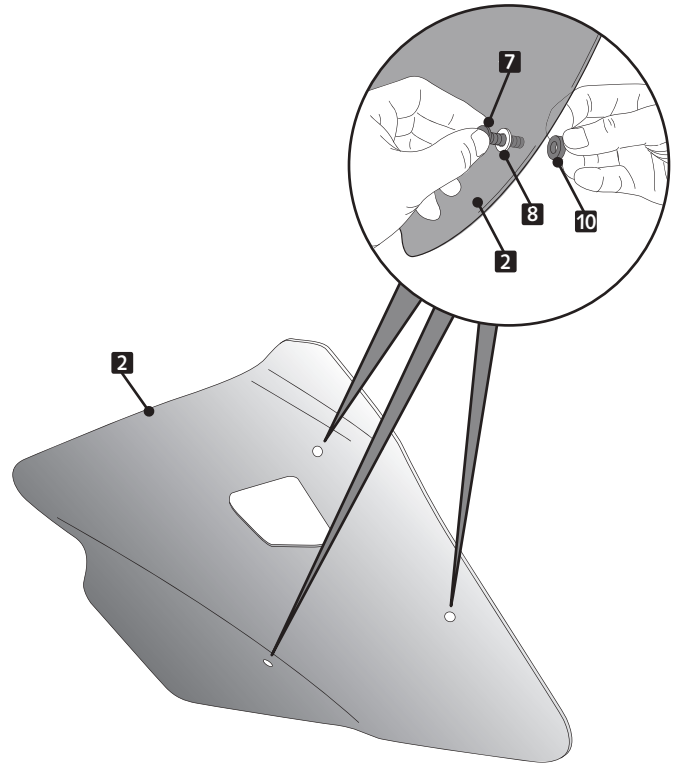

MOUNTING INSTRUCTIONS BMW R1250GS / F750GS / F850GS

5

ASSEMBLY
MONTAJE