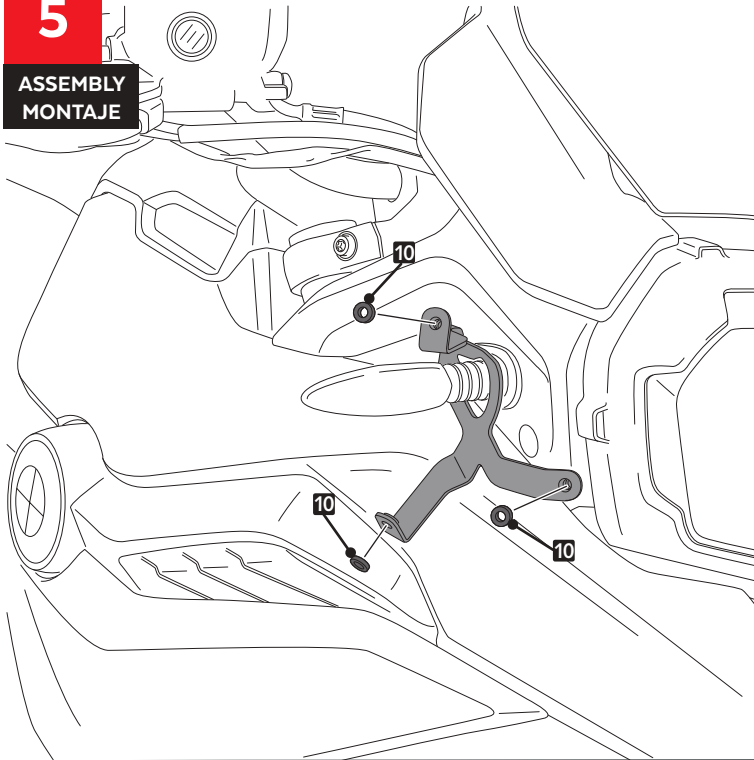

MOUNTING INSTRUCTIONS BMW R1250GS / F750GS / F850GS

5

ASSEMBLY
MONTAJE