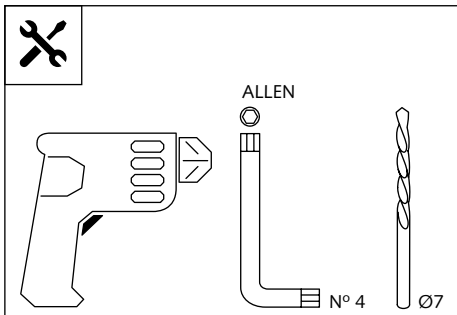

Ref.: 6007 ☐

Ref.: 5852 ☐

Ref.: 5853 ☐

Ahumado/Smoke ☐

Transparente/Clear ☐