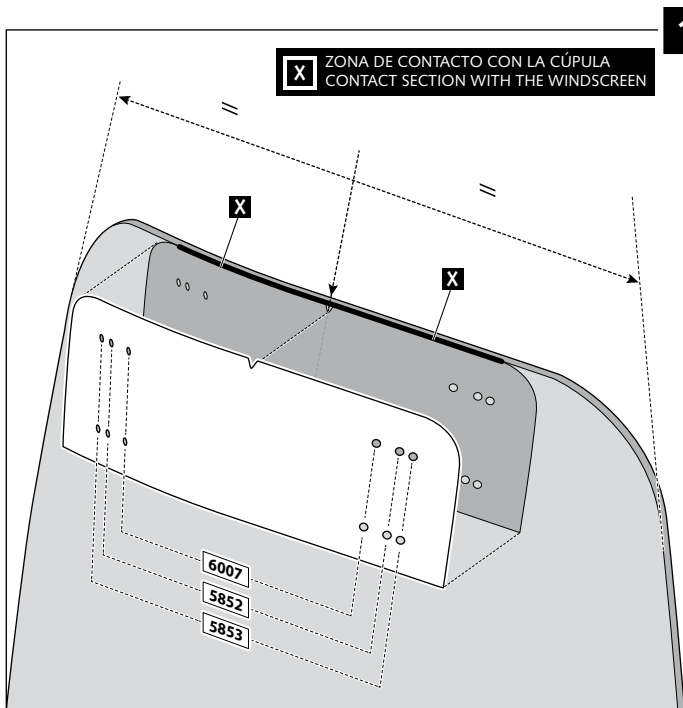

VISERA MULTIREGULABLE MULTI-ADJUSTABLE VISOR

INSTRUCCIONES DE MONTAJE - MOUNTING INSTRUCTIONS - MONTAGEANLEITUNG

TIPO/TYPER A - TIPO/TYPER A - TIPO/TYPER A