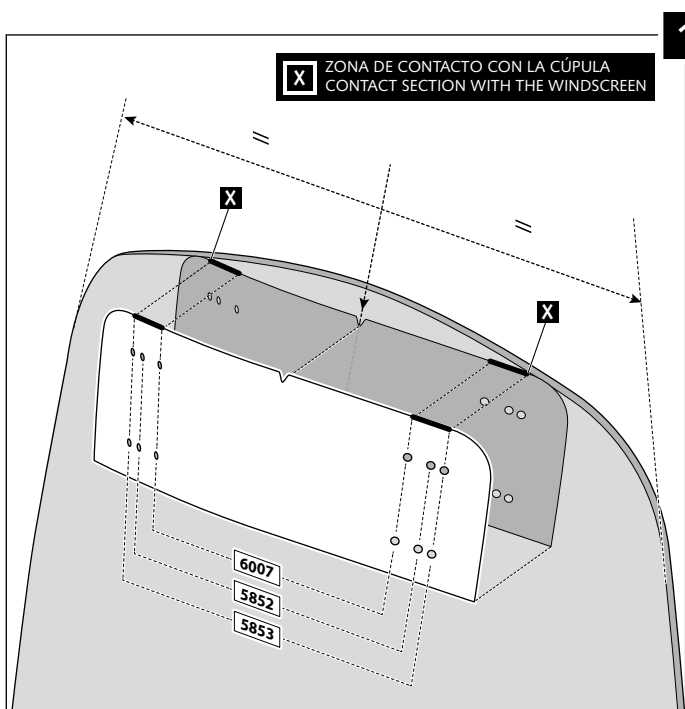

VISERA MULTIREGULABLE MULTI-ADJUSTABLE VISOR

INSTRUCCIONES DE MONTAJE - MOUNTING INSTRUCTIONS - MONTAGEANLEITUNG

TIPO/TYPER B - TIPO/TYPER B - TIPO/TYPER B