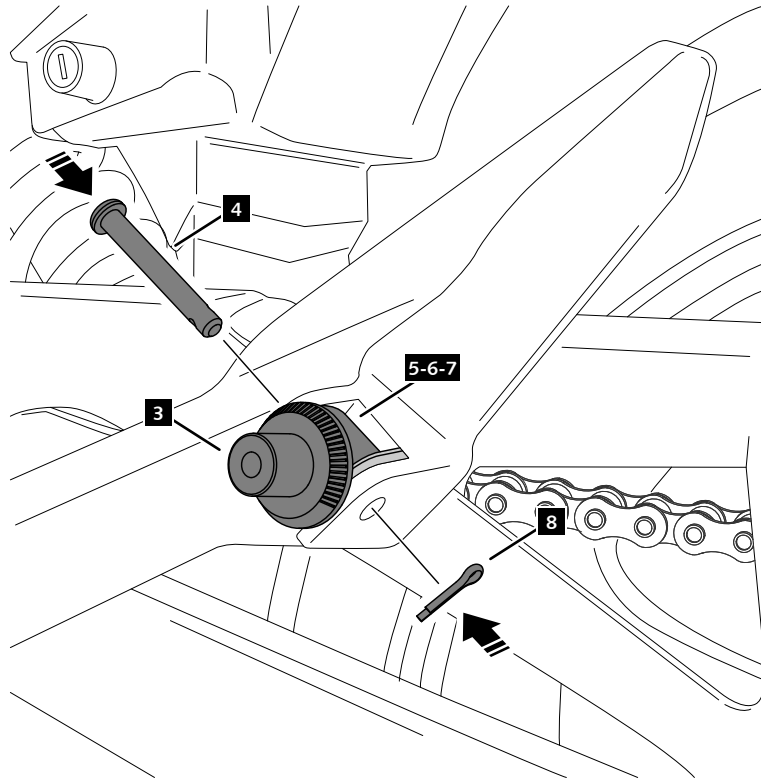

ESTRIBERA PASAJERO R-FIGHTER S R-FIGHTER S PASSENGER FOOTPEG

INSTRUCCIONES DE MONTAJE - MOUNTING INSTRUCTIONS - MONTAGEANLEITUNG

1

DESPIECE
EXPLOTING