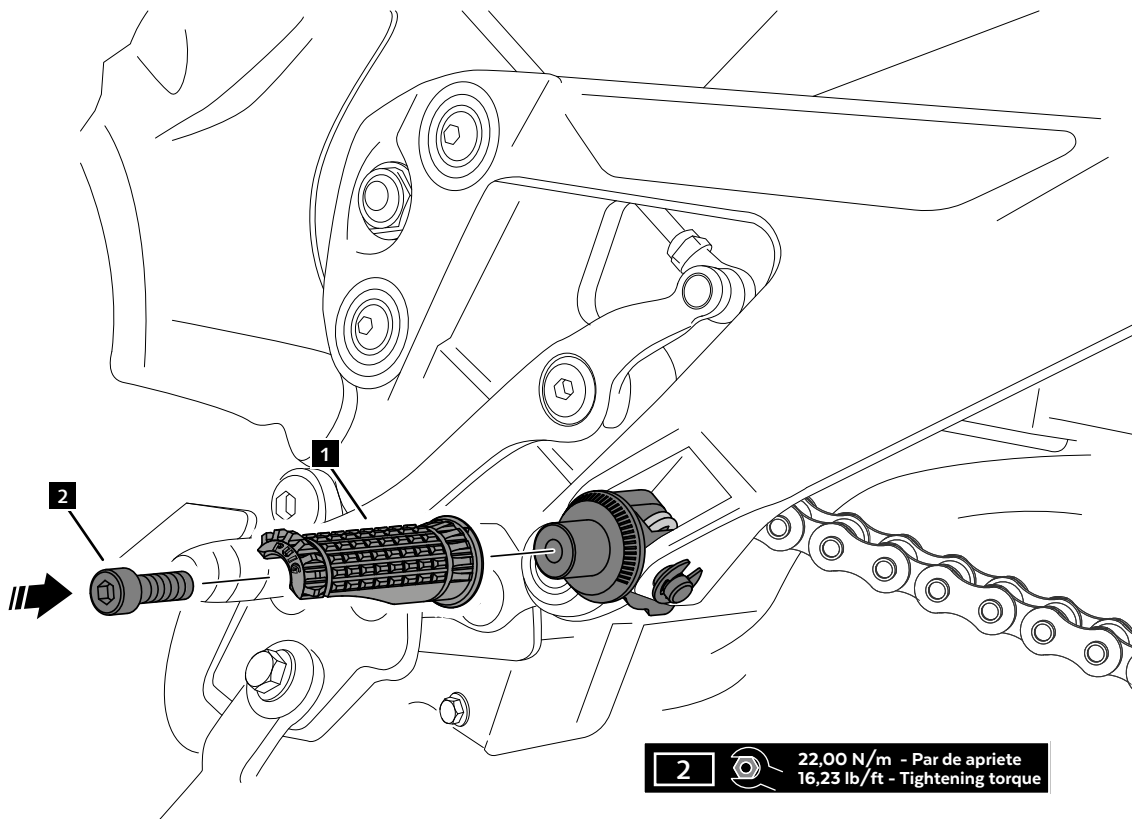

## ESTRIBERA CONDUCTOR R-FIGHTER S / R-FIGHTER S PILOT FOOTPEG

# ESTRIBERA CONDUCTOR R-FIGHTER S / R-FIGHTER S PILOT FOOTPEG

INSTRUCCIONES DE MONTAJE - MOUNTING INSTRUCTIONS - MONTAGEANLEITUNG

**1**

DESPIECE  
EXPLOTING

**2**

ASSEMBLY  
MONTAJE

**EXTENSIÓN ESTRIBERA PILOTO R-FIGHTER S  
R-FIGHTER S PILOT FOOTPEG EXTENSION**