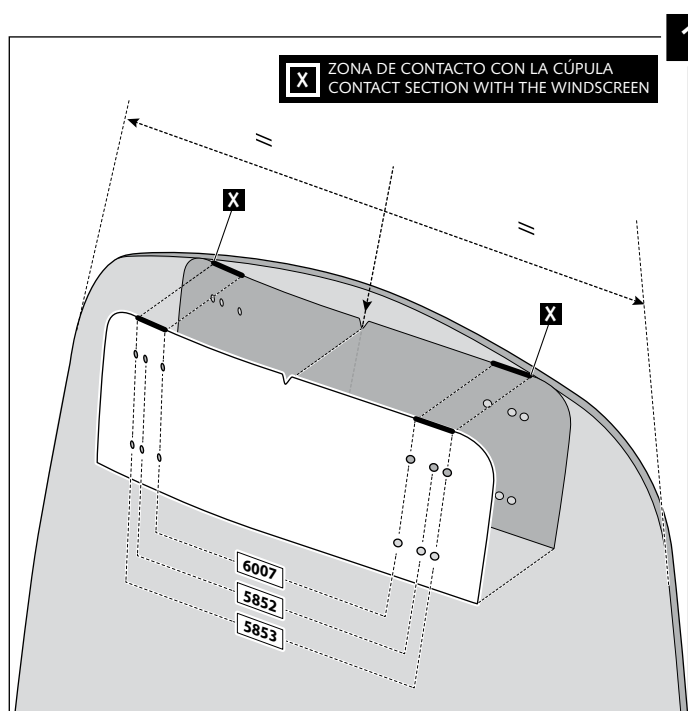

VISERA MULTIREGULABLE MULTI-ADJUSTABLE VISOR

INSTRUCCIONES DE MONTAJE - MOUNTING INSTRUCTIONS - MONTAGEANLEITUNG

TIPO/TYPE B - TIPO/TYPE B - TIPO/TYPE B