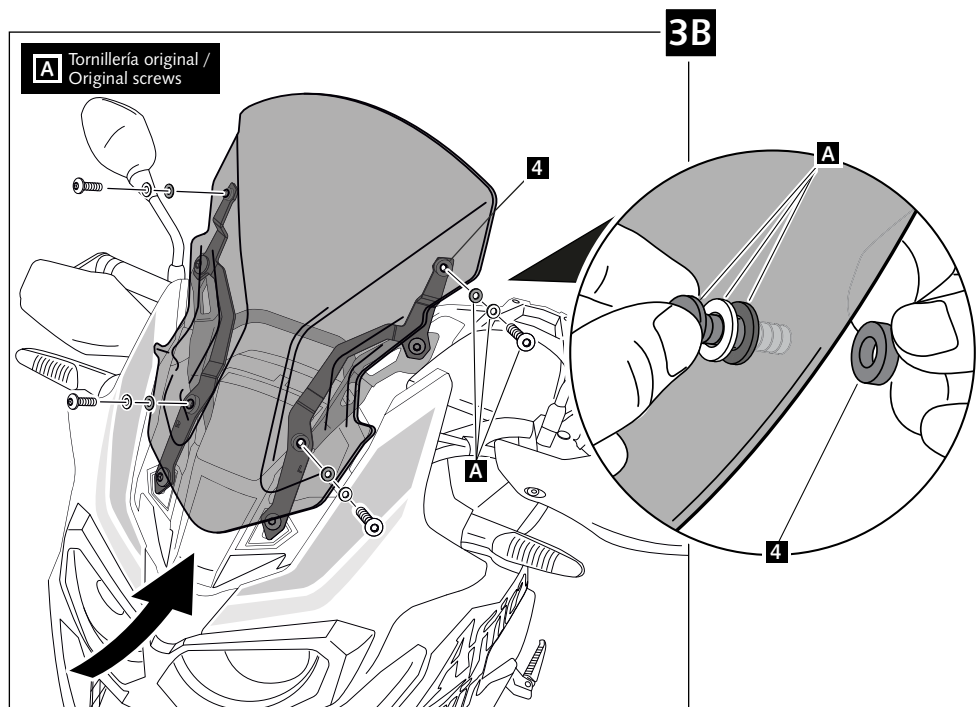

SOPORTE ELEVADOR ADAPTABLE A - ELEVATOR SUPPORT FOR - HEBEBÜGEL FÜR
HONDA AFRICA TWIN '16- / AFRICA TWIN ADV. SPORT '18-

INSTRUCCIONES DE MONTAJE - MOUNTING INSTRUCTIONS - MONTAGEANLEITUNG

Cúpula Puig Racing
ref.: 8904 NO incluida /
Puig Racing Screen ref.:
8904 NOT included