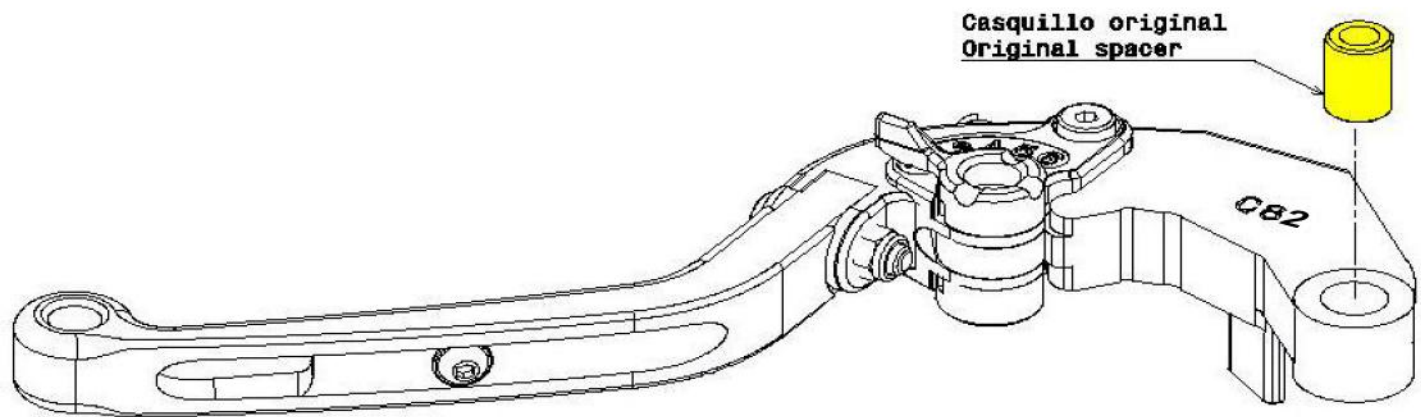

Ref.
8873N

MANETA EMBRAGUE / CLUTCH LEVER

Ref.
8873N

MANETA EMBRAGUE / CLUTCH LEVER