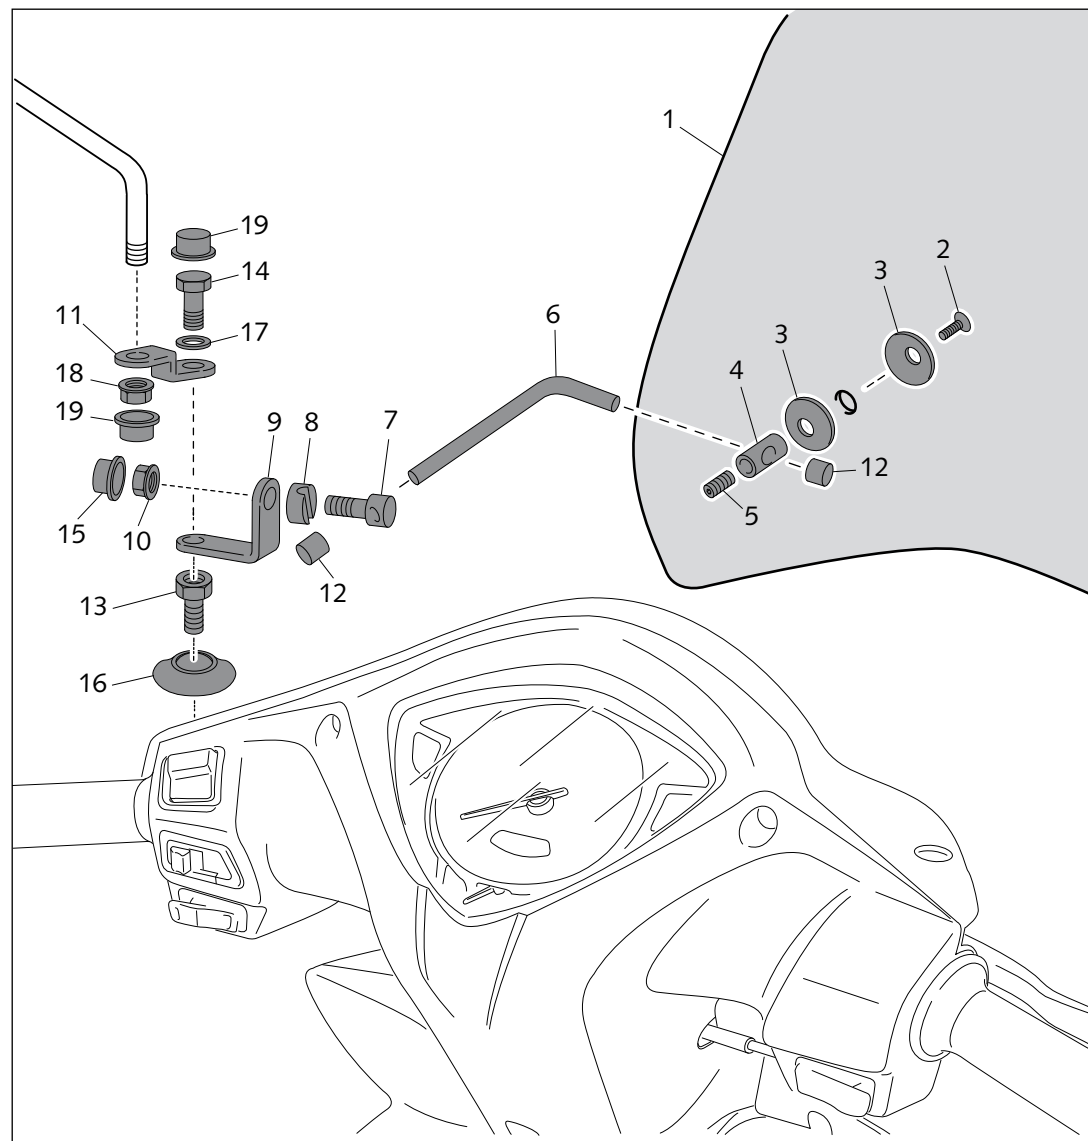

CARENABRÍS ADAPTABLE A - WINDSHIELD ADAPTABLE TO SUZUKI ADDRESS '15-

Mod.: TRAFIC
Ref.: 7674

Mod.: URBAN
Ref.: 8474

Created by: www.candisemy.com

VER DORSO
LOOK BACK