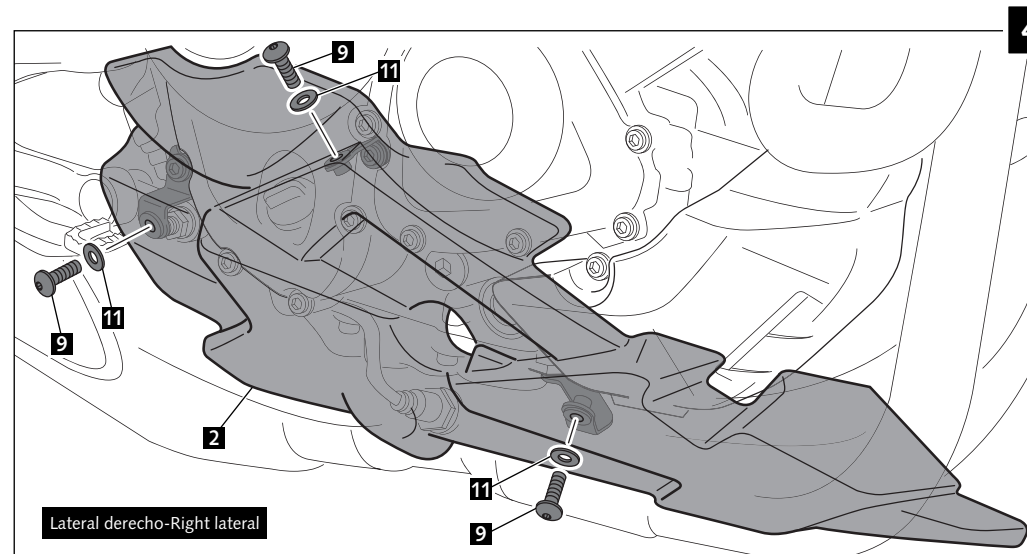

MOTOPLASTIC, S.A.

Molí de la sal, 1 - 08403 Granollers (Barcelona) SPAIN

Tel. 34 93 849 06 33 - Fax 34 93 849 09 88

info@puig.tv - info@puigusa.com

www.puig.tv - www.puigusa.com

QUILLA ADAPTABLE A – ENGINE SPOILER FOR – BUGSPOILER FÜR YAMAHA MT-09 (WITH AKRAPOVIC EXHAUSTS)

Ref.: 7540J
(color negro/black colour)

Ref.: 7540C
(color carbono/carbon look)