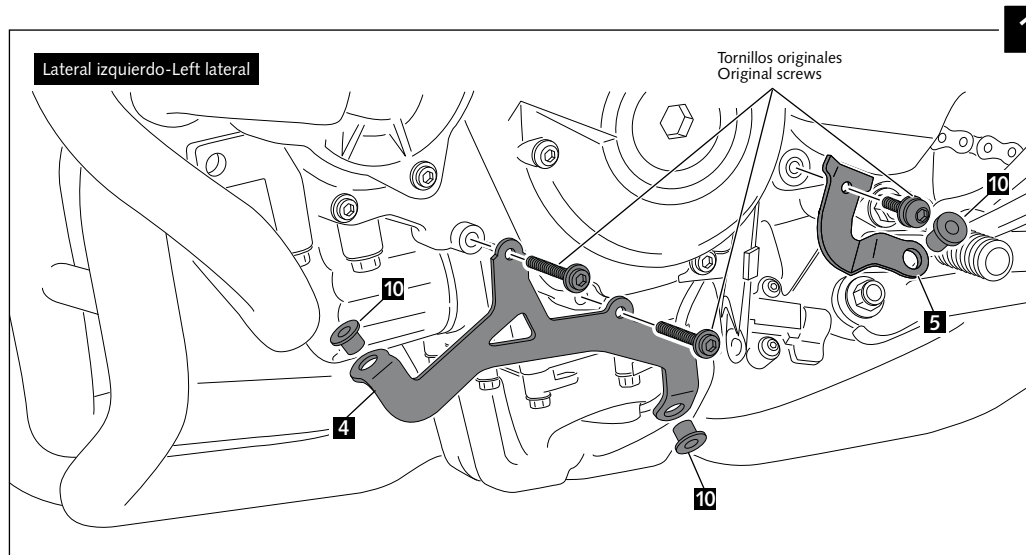

MOTOPLASTIC, S.A.

Molí de la sal, 1 - 08403 Granollers (Barcelona) SPAIN

Tel. 34 93 849 06 33 - Fax 34 93 849 09 88

info@puig.tv - info@puigusa.com

www.puig.tv - www.puigusa.com

QUILLA ADAPTABLE A – ENGINE SPOILER FOR – BUGSPOILER FÜR YAMAHA MT-09 (WITH AKRAPOVIC EXHAUSTS)

Ref.: 7540J
(color negro/black colour)

Ref.: 7540C
(color carbono/carbon look)