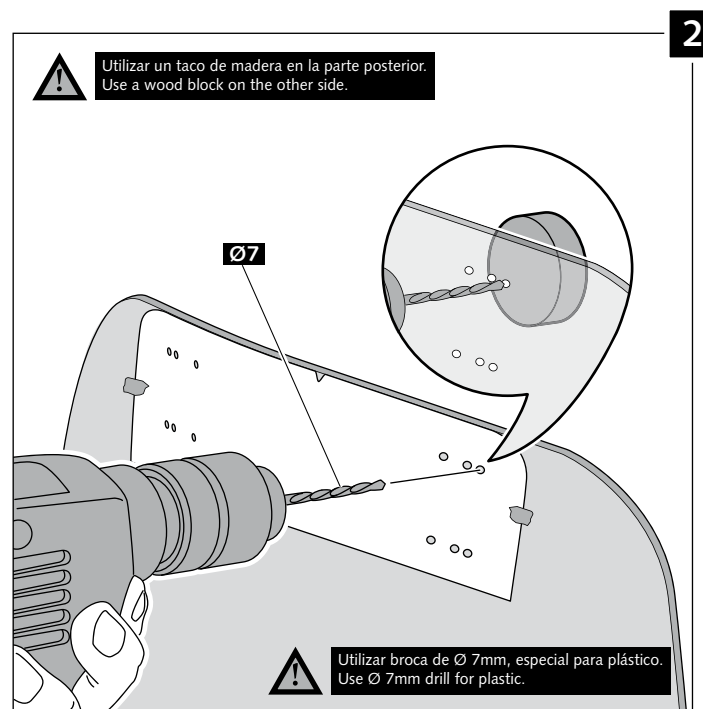

VISERA MULTIREGULABLE MULTI-ADJUSTABLE VISOR

INSTRUCCIONES DE MONTAJE - MOUNTING INSTRUCTIONS - MONTAGEANLEITUNG

TIPO/TYPER A - TIPO/TYPER A - TIPO/TYPER A