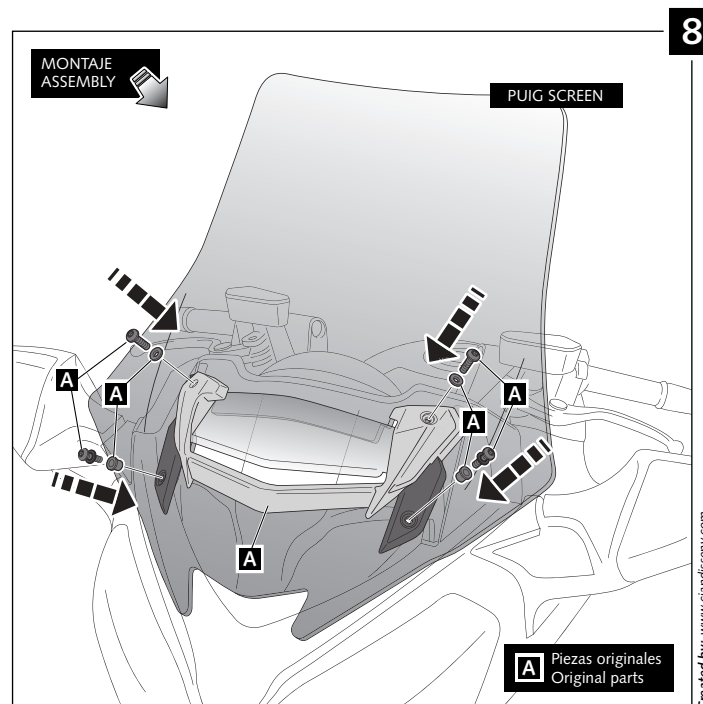

CÚPULA ADAPTABLE A - SCREEN FOR - WINDSCHUTZSCHEIBE FÜR  
**KAWASAKI GTR 1400 '15 -**

**Ref.: 7628**

ID	PIEZA / PART	DESCRIPCIÓN	DESCRIPTION	QTY	REF.
1		Cúpula	Screen	1	7628H/F/N/WM3

## CÚPULA ADAPTABLE A - SCREEN FOR - WINDSCHUTZSCHEIBE FÜR KAWASAKI GTR 1400 '15 -

### INSTRUCCIONES DE MONTAJE - MOUNTING INSTRUCTIONS - MONTAGEANLEITUNG

CÚPULA ADAPTABLE A - SCREEN FOR - WINDSCHUTZSCHEIBE FÜR  
**KAWASAKI GTR 1400 '15 -**

INSTRUCCIONES DE MONTAJE - MOUNTING INSTRUCTIONS - MONTAGEANLEITUNG

If the visor is supplied along with the windscreen, the windscreen will come factory-drilled so no drilling is necessary.

ID.	PIEZA / PART	DESCRIPCIÓN	DESCRIPTION	QTY.
1		Visera	Visor	1
2		Plantilla	Template	1
3		Mecanismo multiregulable	Multi-adjustable mechanism	2
4		Tapeta	Cap	4
5		Tornillo rosca plástico M6x12	Plastic thread fastener M6x12	8