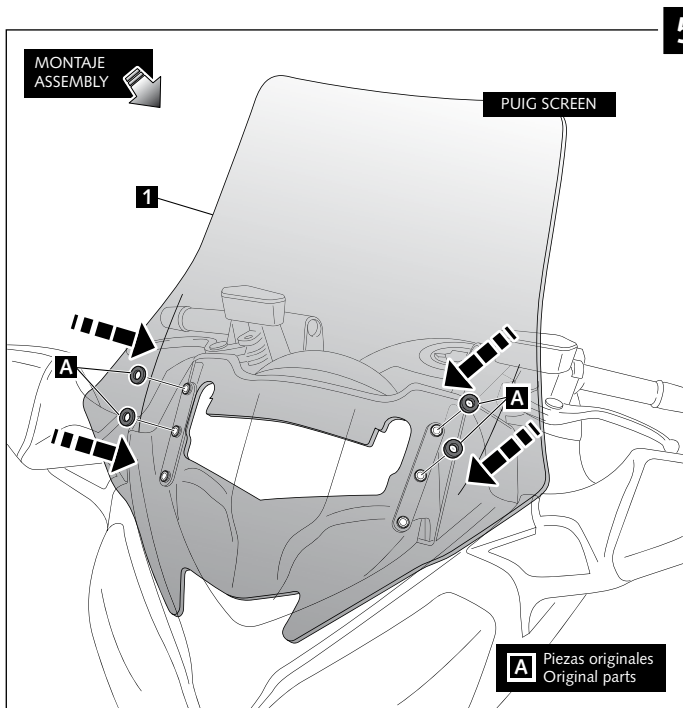

CÚPULA ADAPTABLE A - SCREEN FOR - WINDSCHUTZSCHEIBE FÜR  
**KAWASAKI GTR 1400 '15 -**

**Ref.: 7628**

ID	PIEZA / PART	DESCRIPCIÓN	DESCRIPTION	QTY	REF.
1		Cúpula	Screen	1	7628H/F/N/WM3

## CÚPULA ADAPTABLE A - SCREEN FOR - WINDSCHUTZSCHEIBE FÜR KAWASAKI GTR 1400 '15 -

### INSTRUCCIONES DE MONTAJE - MOUNTING INSTRUCTIONS - MONTAGEANLEITUNG

CÚPULA ADAPTABLE A - SCREEN FOR - WINDSCHUTZSCHEIBE FÜR  
**KAWASAKI GTR 1400 '15 -**

INSTRUCCIONES DE MONTAJE - MOUNTING INSTRUCTIONS - MONTAGEANLEITUNG

If the visor is supplied along with the windscreen, the windscreen will come factory-drilled so no drilling is necessary.

ID.	PIEZA / PART	DESCRIPCIÓN	DESCRIPTION	QTY.
1		Visera	Visor	1
2		Plantilla	Template	1
3		Mecanismo multiregulable	Multi-adjustable mechanism	2
4		Tapeta	Cap	4
5		Tornillo rosca plástico M6x12	Plastic thread fastener M6x12	8