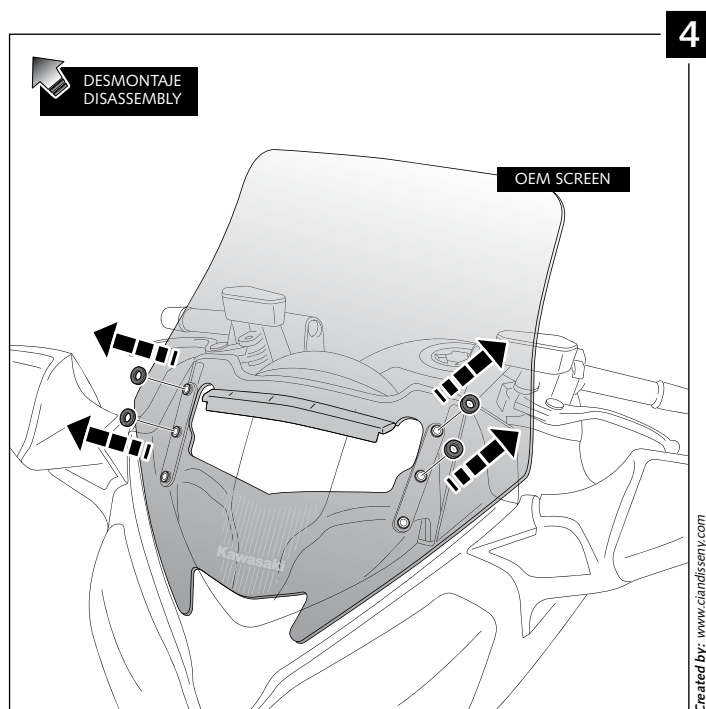

CÚPULA ADAPTABLE A - SCREEN FOR - WINDSCHUTZSCHEIBE FÜR  
**KAWASAKI GTR 1400 '15 -**

**Ref.: 7628**

ID	PIEZA / PART	DESCRIPCIÓN	DESCRIPTION	QTY	REF.
1		Cúpula	Screen	1	7628H/F/N/WM3

## CÚPULA ADAPTABLE A - SCREEN FOR - WINDSCHUTZSCHEIBE FÜR KAWASAKI GTR 1400 '15 -

### INSTRUCCIONES DE MONTAJE - MOUNTING INSTRUCTIONS - MONTAGEANLEITUNG

CÚPULA ADAPTABLE A - SCREEN FOR - WINDSCHUTZSCHEIBE FÜR  
**KAWASAKI GTR 1400 '15 -**

INSTRUCCIONES DE MONTAJE - MOUNTING INSTRUCTIONS - MONTAGEANLEITUNG

If the visor is supplied along with the windscreen, the windscreen will come factory-drilled so no drilling is necessary.

ID.	PIEZA / PART	DESCRIPCIÓN	DESCRIPTION	QTY.
1		Visera	Visor	1
2		Plantilla	Template	1
3		Mecanismo multiregulable	Multi-adjustable mechanism	2
4		Tapeta	Cap	4
5		Tornillo rosca plástico M6x12	Plastic thread fastener M6x12	8