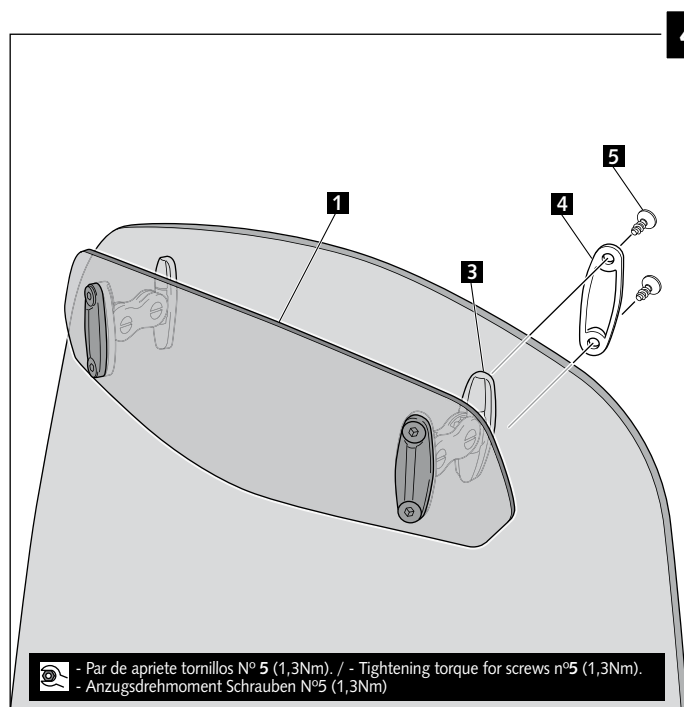

If the visor is supplied along with the windscreen, the windscreen will come factory-drilled so no drilling is necessary.

ID.	PIEZA / PART	DESCRIPCIÓN	DESCRIPTION	QTY.
1		Visera	Visor	1
2		Plantilla	Template	1
3		Mecanismo multiregulable	Multi-adjustable mechanism	2
4		Tapeta	Cap	4
5		Tornillo rosca plástico M6x12	Plastic thread fastener M6x12	8

# VISERA MULTIREGULABLE MULTI-ADJUSTABLE VISOR

INSTRUCCIONES DE MONTAJE - MOUNTING INSTRUCTIONS - MONTAGEANLEITUNG

TIPO/TYPER A - TIPO/TYPER A - TIPO/TYPER A

# VISERA MULTIREGULABLE MULTI-ADJUSTABLE VISOR

INSTRUCCIONES DE MONTAJE - MOUNTING INSTRUCTIONS - MONTAGEANLEITUNG

TIPO/TYPE B - TIPO/TYPE B - TIPO/TYPE B