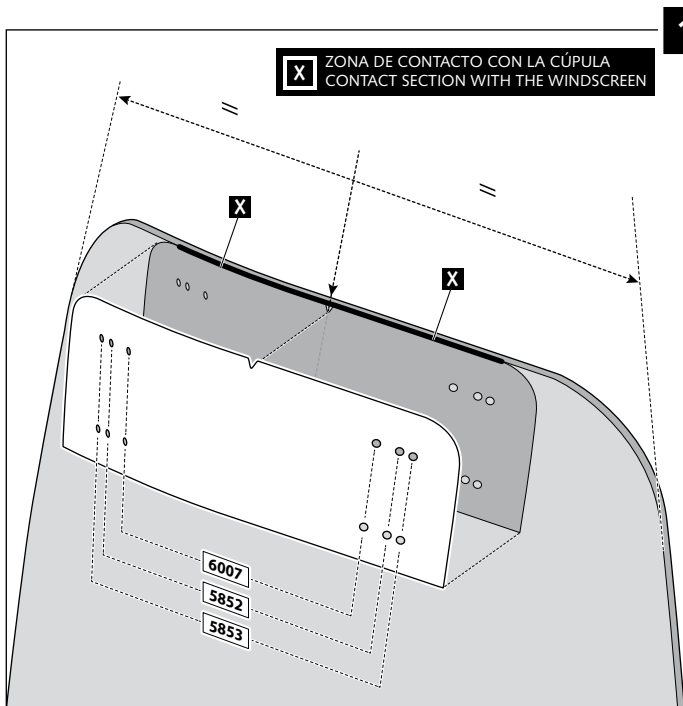

VISERA MULTIREGULABLE MULTI-ADJUSTABLE VISOR

INSTRUCCIONES DE MONTAJE - MOUNTING INSTRUCTIONS - MONTAGEANLEITUNG

TIPO/TYPER A - TIPO/TYPER A - TIPO/TYPER A