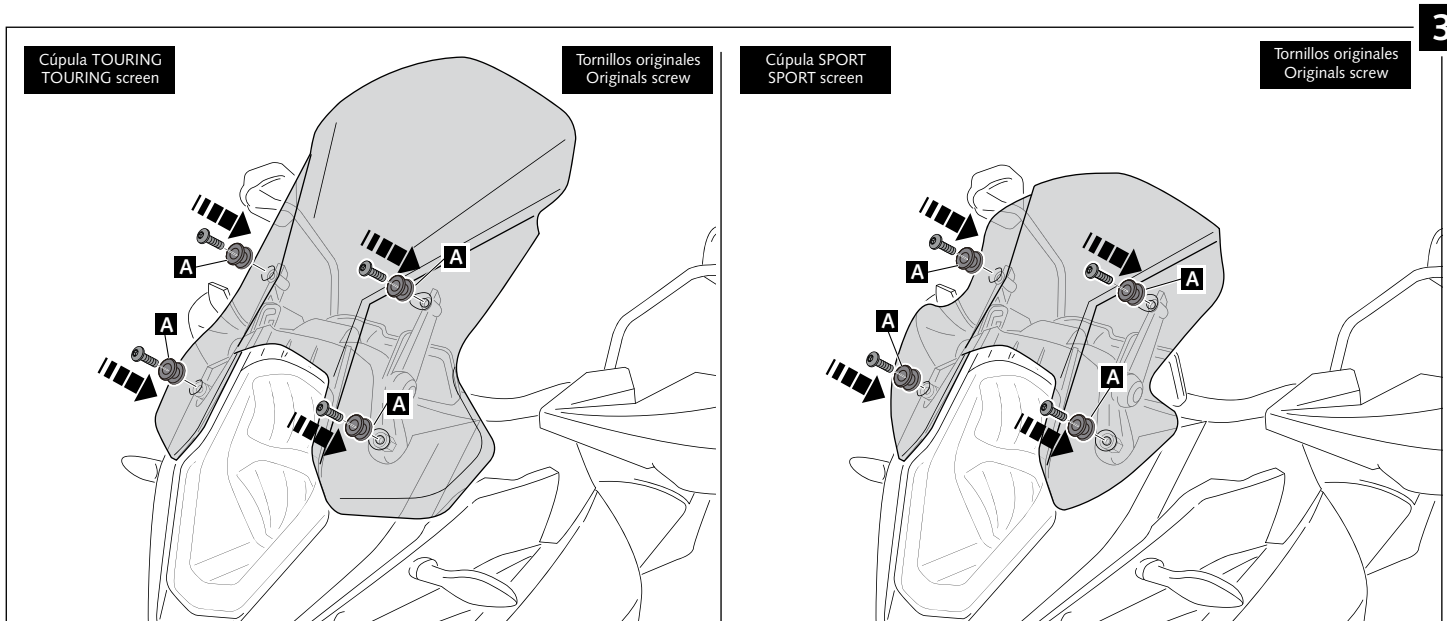

CÚPULA ADAPTABLE A - SCREEN FOR - WINDSCHUTZSCHEIBE FÜR
1050/1090/1190 ADVENTURE
KTM 1290 SUPERADVENTURE
1290 SUPERADVENTURE T

Mod. TOURING

Mod. SPORT

| ID. | PIEZA/PART | DESCRIP. | QTY. | |
|-----|------------|--|------|---|
| 1 | | Cúpula TOURING TOURING screen | 1 | |
| 2 | | Cúpula SPORT SPORT screen | 1 | |
| 2 | | Tornillo especial M5x9 + Hexagonal Long. 20mm Special screw M5x9 + Hexagonal Length 20mm FOR KTM 1050/ 1090 / 1190 ADVENTURE | 2 | 4 |
| | | Tornillo especial M5x9 + Hexagonal Long. 20mm Special screw M5x9 + Hexagonal Length 20mm FOR KTM 1290 SUPERADVENTURE ADVENTURE | 4 | |
| 3 | | Arandela de goma Ø ext. 15 Ø int. 5x4 Ø outer 15 x Ø inner 5x4 rubber washer | 4 | |

CÚPULA ADAPTABLE A - SCREEN FOR - WINDSCHUTZSCHEIBE FÜR 1050/1090/1190 ADVENTURE KTM 1290 SUPERADVENTURE 1290 SUPERADVENTURE T

2

3

A PIEZA ORIGINAL SOLO EN ALGUNOS MODELOS KTM. EN ESTE CASO, MONTAR TAMBIEN EN CÚPULA PUIG ORIGINAL PART, ONLY IN SOME KTM MODELS. IN THIS CASE ALSO MOUNT ON PUIG SCREEN.