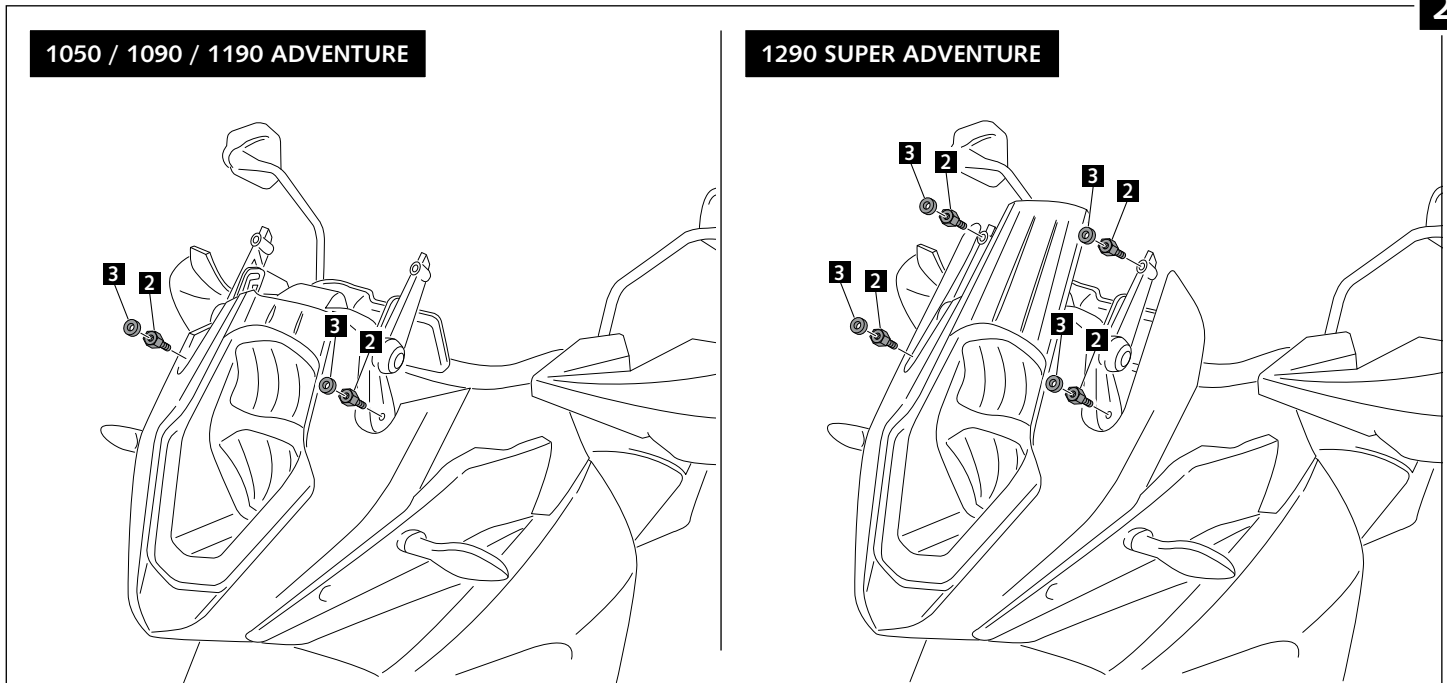

CÚPULA ADAPTABLE A - SCREEN FOR - WINDSCHUTZSCHEIBE FÜR
1050/1090/1190 ADVENTURE
KTM 1290 SUPERADVENTURE
1290 SUPERADVENTURE T

Mod. TOURING

Mod. SPORT

| ID. | PIEZA/PART | DESCRIP. | QTY. | |
|-----|------------|--|------|---|
| 1 | | Cúpula TOURING TOURING screen | 1 | |
| 2 | | Cúpula SPORT SPORT screen | 1 | |
| 2 | | Tornillo especial M5x9 + Hexagonal Long. 20mm Special screw M5x9 + Hexagonal Length 20mm FOR KTM 1050/ 1090 / 1190 ADVENTURE | 2 | 4 |
| | | Tornillo especial M5x9 + Hexagonal Long. 20mm Special screw M5x9 + Hexagonal Length 20mm FOR KTM 1290 SUPERADVENTURE ADVENTURE | 4 | |
| 3 | | Arandela de goma Ø ext. 15 Ø int. 5x4 Ø outer 15 x Ø inner 5x4 rubber washer | 4 | |

CÚPULA ADAPTABLE A - SCREEN FOR - WINDSCHUTZSCHEIBE FÜR 1050/1090/1190 ADVENTURE KTM 1290 SUPERADVENTURE 1290 SUPERADVENTURE T

2

3

A PIEZA ORIGINAL SOLO EN ALGUNOS MODELOS KTM. EN ESTE CASO, MONTAR TAMBIEN EN CÚPULA PUIG ORIGINAL PART, ONLY IN SOME KTM MODELS. IN THIS CASE ALSO MOUNT ON PUIG SCREEN.