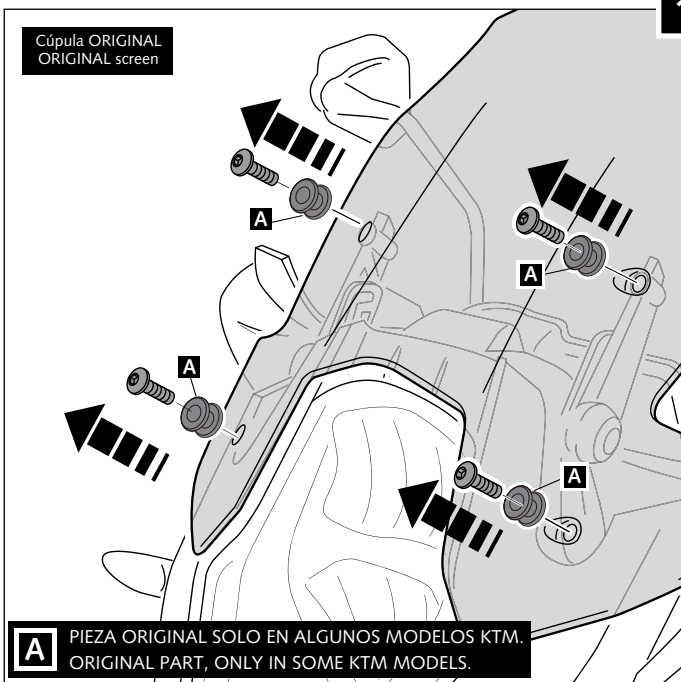

CÚPULA ADAPTABLE A - SCREEN FOR - WINDSCHUTZSCHEIBE FÜR
1050/1090/1190 ADVENTURE
KTM 1290 SUPERADVENTURE
1290 SUPERADVENTURE T

Mod. TOURING

Mod. SPORT

| ID. | PIEZA/PART | DESCRIP. | QTY. | |
|-----|------------|--|------|---|
| 1 | | Cúpula TOURING TOURING screen | 1 | |
| 2 | | Cúpula SPORT SPORT screen | 1 | |
| 2 | | Tornillo especial M5x9 + Hexagonal Long. 20mm Special screw M5x9 + Hexagonal Length 20mm FOR KTM 1050/ 1090 / 1190 ADVENTURE | 2 | 4 |
| | | Tornillo especial M5x9 + Hexagonal Long. 20mm Special screw M5x9 + Hexagonal Length 20mm FOR KTM 1290 SUPERADVENTURE ADVENTURE | 4 | |
| 3 | | Arandela de goma Ø ext. 15 Ø int. 5x4 Ø outer 15 x Ø inner 5x4 rubber washer | 4 | |

CÚPULA ADAPTABLE A - SCREEN FOR - WINDSCHUTZSCHEIBE FÜR 1050/1090/1190 ADVENTURE KTM 1290 SUPERADVENTURE 1290 SUPERADVENTURE T

2

3

A PIEZA ORIGINAL SOLO EN ALGUNOS MODELOS KTM. EN ESTE CASO, MONTAR TAMBIEN EN CÚPULA PUIG ORIGINAL PART, ONLY IN SOME KTM MODELS. IN THIS CASE ALSO MOUNT ON PUIG SCREEN.