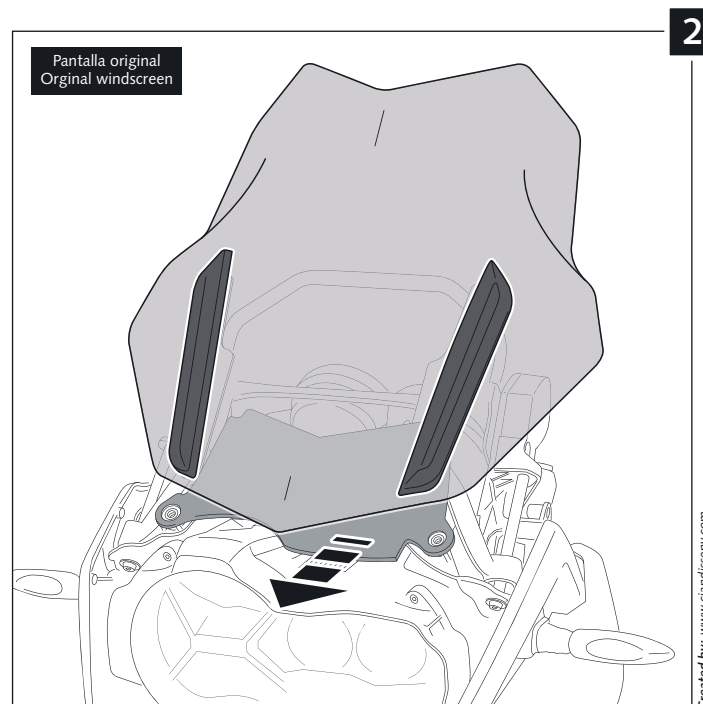

MOTOPLASTIC, S.A.

Molí de la sal, 1 - 08403 Granollers (Barcelona) SPAIN

Tel. 34 93 849 06 33 - Fax 34 93 849 09 88

info@puig.tv - info@puigusa.com

www.puig.tv - www.puigusa.com

Ref.: 6486

INSTRUCCIONES DE MONTAJE - MOUNTING INSTRUCTIONS - MONTAGEANLEITUNG

PANTALLA ADAPTABLE A – WINDSCREEN FOR – SCHEIBE FÜR BMW R1200GS LC / R1200GS LC ADV R1250GS / R1250GS ADV

NOTA: Se recomienda no superar los 140km/h con la cúpula Touring Puig.
Para velocidades superiores, Puig recomienda instalar el kit refuerzo de cúpula, ref.: 7566N.

NOTE: We recommend not to exceed 140Km/h with the Puig Touring Windscreen.
For higher speeds Puig recommends installing the screen reinforcement kit ref.: 7566N.

ID.	PIEZA / PART	DESCRIPCIÓN	DESCRIPTION	QTY.
1		Pantalla	Windscreen	1