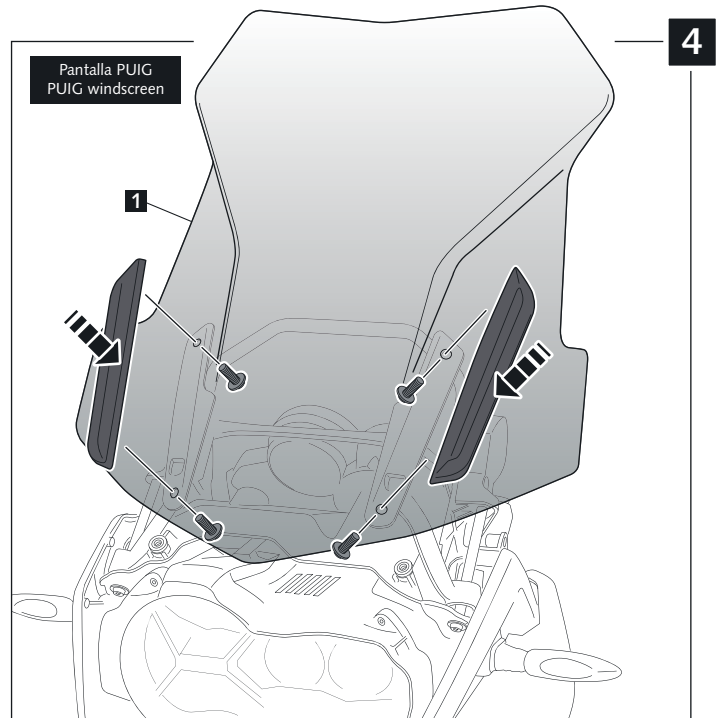

MOTOPLASTIC, S.A.

Molí de la sal, 1 - 08403 Granollers (Barcelona) SPAIN

Tel. 34 93 849 06 33 - Fax 34 93 849 09 88

info@puig.tv - info@puigusa.com

www.puig.tv - www.puigusa.com

INSTRUCCIONES DE MONTAJE - MOUNTING INSTRUCTIONS - MONTAGEANLEITUNG

PANTALLA ADAPTABLE A – WINDSCREEN FOR – SCHEIBE FÜR BMW R1200GS LC / R1200GS LC ADV R1250GS / R1250GS ADV