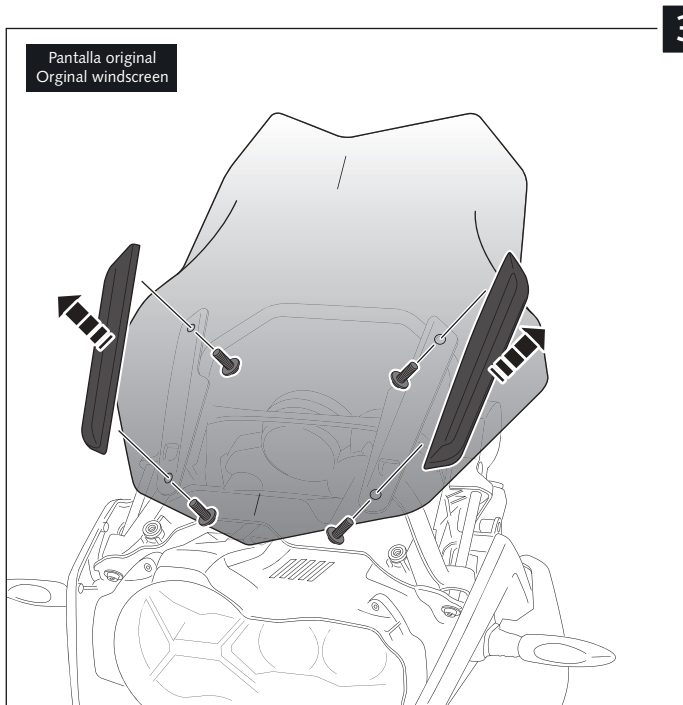

MOTOPLASTIC, S.A.

Molí de la sal, 1 - 08403 Granollers (Barcelona) SPAIN

Tel. 34 93 849 06 33 - Fax 34 93 849 09 88

info@puig.tv - info@puigusa.com

www.puig.tv - www.puigusa.com

INSTRUCCIONES DE MONTAJE - MOUNTING INSTRUCTIONS - MONTAGEANLEITUNG

PANTALLA ADAPTABLE A – WINDSCREEN FOR – SCHEIBE FÜR BMW R1200GS LC / R1200GS LC ADV R1250GS / R1250GS ADV