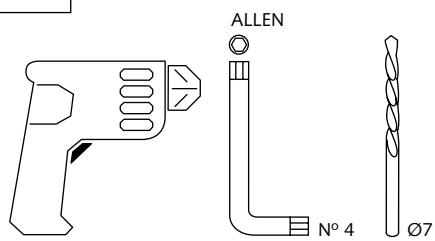

Ref.: 6007 ☐

Ref.: 5852 ☐

Ref.: 5853 ☐

Ahumado/Smoke ☐

Transparente/Clear ☐