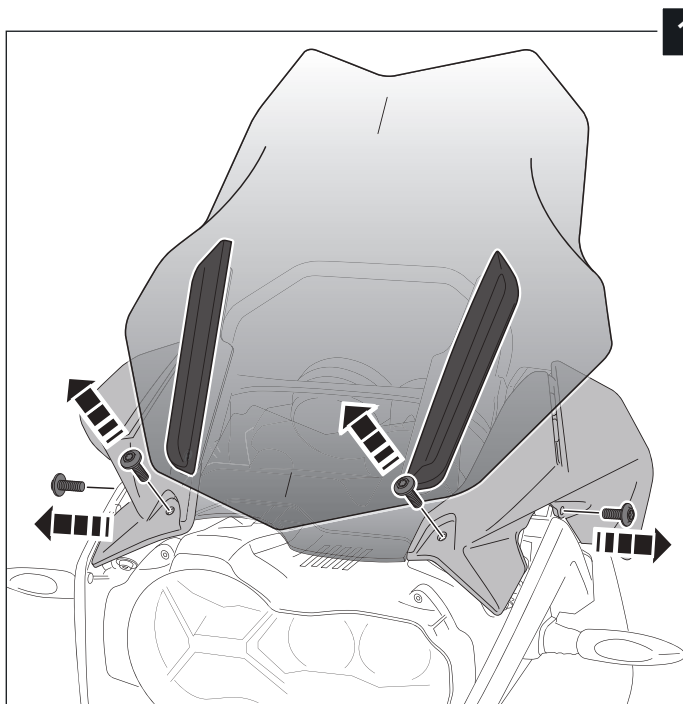

MOTOPLASTIC, S.A.

Molí de la sal, 1 - 08403 Granollers (Barcelona) SPAIN

Tel. 34 93 849 06 33 - Fax 34 93 849 09 88

info@puig.tv - info@puigusa.com

www.puig.tv - www.puigusa.com

Ref.: 6486

INSTRUCCIONES DE MONTAJE - MOUNTING INSTRUCTIONS - MONTAGEANLEITUNG

PANTALLA ADAPTABLE A – WINDSCREEN FOR – SCHEIBE FÜR BMW R1200GS LC / R1200GS LC ADV R1250GS / R1250GS ADV

NOTA: Se recomienda no superar los 140km/h con la cúpula Touring Puig.
Para velocidades superiores, Puig recomienda instalar el kit refuerzo de cúpula, ref.: 7566N.

NOTE: We recommend not to exceed 140Km/h with the Puig Touring Windscreen.
For higher speeds Puig recommends installing the screen reinforcement kit ref.: 7566N.

ID.	PIEZA / PART	DESCRIPCIÓN	DESCRIPTION	QTY.
1		Pantalla	Windscreen	1