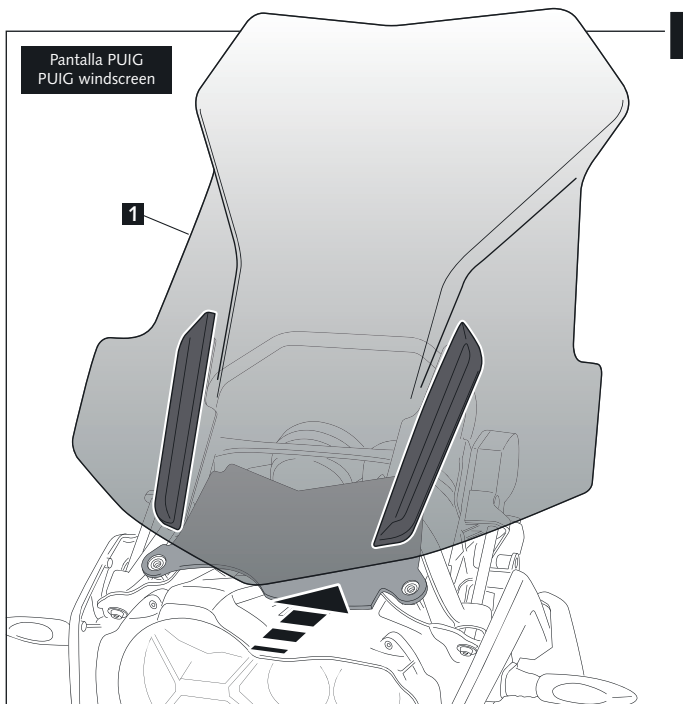

PANTALLA ADAPTABLE A – WINDSCREEN FOR – SCHEIBE FÜR BMW R1200GS LC / R1200GS LC ADV R1250GS / R1250GS ADV

VISERA MULTIREGULABLE MULTI-ADJUSTABLE VISOR

CÚPULA TIPO
TYPE WINDSCREEN **A**

CÚPULA TIPO
TYPE WINDSCREEN **B**