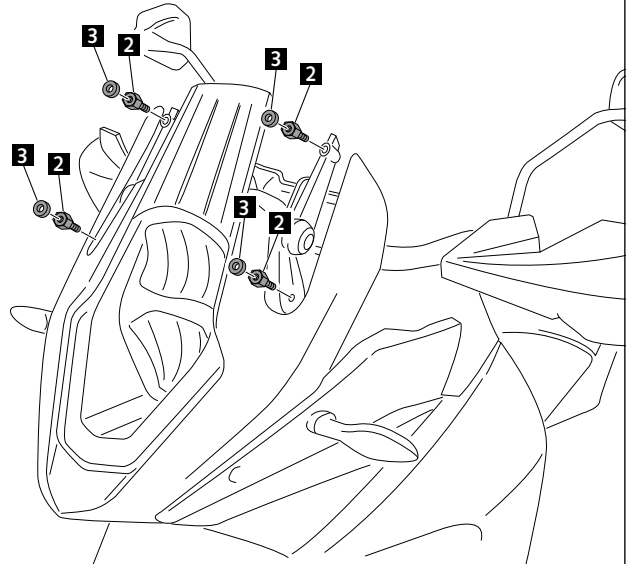

CÚPULA ADAPTABLE A - SCREEN FOR - WINDSCHUTZSCHEIBE FÜR
1050/1090/1190 ADVENTURE
KTM 1290 SUPERADVENTURE
1290 SUPERADVENTURE T

Mod. TOURING

Mod. SPORT

ID.	PIEZA/PART	DESCRIP.	QTY.	
1		Cúpula TOURING TOURING screen	1	
2		Cúpula SPORT SPORT screen	1	
2		Tornillo especial M5x9 + Hexagonal Long. 20mm Special screw M5x9 + Hexagonal Length 20mm FOR KTM 1050/ 1090 / 1190 ADVENTURE	2	4
		Tornillo especial M5x9 + Hexagonal Long. 20mm Special screw M5x9 + Hexagonal Length 20mm FOR KTM 1290 SUPERADVENTURE ADVENTURE	4	
3		Arandela de goma Ø ext. 15 Ø int. 5x4 Ø outer 15 x Ø inner 5x4 rubber washer	4	

CÚPULA ADAPTABLE A - SCREEN FOR - WINDSCHUTZSCHEIBE FÜR 1050/1090/1190 ADVENTURE KTM 1290 SUPERADVENTURE 1290 SUPERADVENTURE T

2

1050 / 1090 / 1190 ADVENTURE

1290 SUPER ADVENTURE

3

Cúpula TOURING
TOURING screen

Tornillos originales
Originals screw

Cúpula SPORT
SPORT screen

Tornillos originales
Originals screw

A PIEZA ORIGINAL SOLO EN ALGUNOS MODELOS KTM. EN ESTE CASO, MONTAR TAMBIEN EN CÚPULA PUIG ORIGINAL PART, ONLY IN SOME KTM MODELS. IN THIS CASE ALSO MOUNT ON PUIG SCREEN.