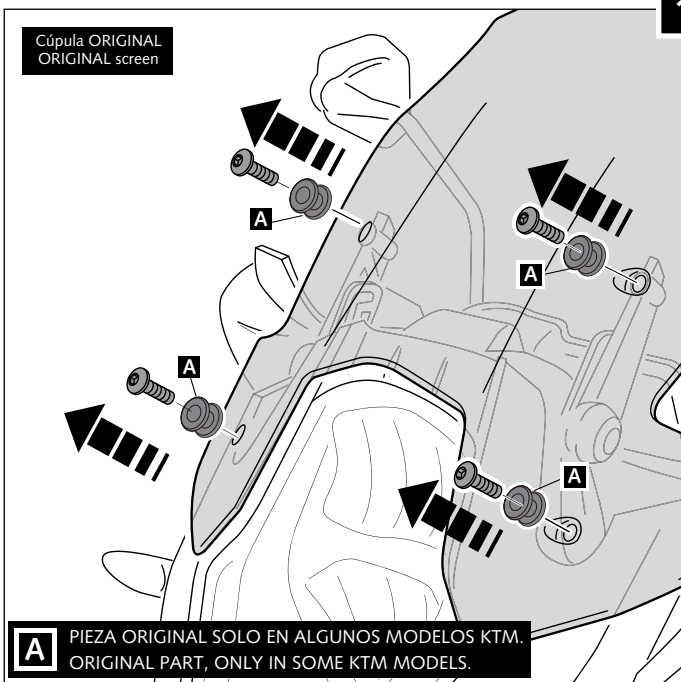

CÚPULA ADAPTABLE A - SCREEN FOR - WINDSCHUTZSCHEIBE FÜR
1050/1090/1190 ADVENTURE
KTM 1290 SUPERADVENTURE
1290 SUPERADVENTURE T

Mod. TOURING

Mod. SPORT

ID.	PIEZA/PART	DESCRIP.	QTY.	
1		Cúpula TOURING TOURING screen	1	
2		Cúpula SPORT SPORT screen	1	
2		Tornillo especial M5x9 + Hexagonal Long. 20mm Special screw M5x9 + Hexagonal Length 20mm FOR KTM 1050/ 1090 / 1190 ADVENTURE	2	4
		Tornillo especial M5x9 + Hexagonal Long. 20mm Special screw M5x9 + Hexagonal Length 20mm FOR KTM 1290 SUPERADVENTURE ADVENTURE	4	
3		Arandela de goma Ø ext. 15 Ø int. 5x4 Ø outer 15 x Ø inner 5x4 rubber washer	4	

CÚPULA ADAPTABLE A - SCREEN FOR - WINDSCHUTZSCHEIBE FÜR 1050/1090/1190 ADVENTURE KTM 1290 SUPERADVENTURE 1290 SUPERADVENTURE T

2

1050 / 1090 / 1190 ADVENTURE

1290 SUPER ADVENTURE

3

Cúpula TOURING
TOURING screen

Tornillos originales
Originals screw

Cúpula SPORT
SPORT screen

Tornillos originales
Originals screw

A PIEZA ORIGINAL SOLO EN ALGUNOS MODELOS KTM. EN ESTE CASO, MONTAR TAMBIEN EN CÚPULA PUIG ORIGINAL PART, ONLY IN SOME KTM MODELS. IN THIS CASE ALSO MOUNT ON PUIG SCREEN.