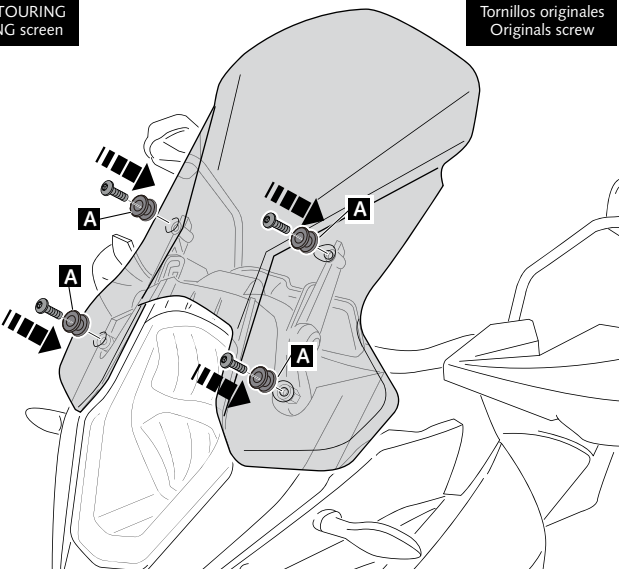

CÚPULA ADAPTABLE A - SCREEN FOR - WINDSCHUTZSCHEIBE FÜR
1050/1090/1190 ADVENTURE
KTM 1290 SUPERADVENTURE
1290 SUPERADVENTURE T

Mod. TOURING

Mod. SPORT

ID.	PIEZA/PART	DESCRIP.	QTY.	
1		Cúpula TOURING TOURING screen	1	
2		Cúpula SPORT SPORT screen	1	
2		Tornillo especial M5x9 + Hexagonal Long. 20mm Special screw M5x9 + Hexagonal Length 20mm FOR KTM 1050/ 1090 / 1190 ADVENTURE	2	4
		Tornillo especial M5x9 + Hexagonal Long. 20mm Special screw M5x9 + Hexagonal Length 20mm FOR KTM 1290 SUPERADVENTURE ADVENTURE	4	
3		Arandela de goma Ø ext. 15 Ø int. 5x4 Ø outer 15 x Ø inner 5x4 rubber washer	4	

CÚPULA ADAPTABLE A - SCREEN FOR - WINDSCHUTZSCHEIBE FÜR 1050/1090/1190 ADVENTURE KTM 1290 SUPERADVENTURE 1290 SUPERADVENTURE T

2

1050 / 1090 / 1190 ADVENTURE

1290 SUPER ADVENTURE

3

Cúpula TOURING
TOURING screen

Tornillos originales
Originals screw

Cúpula SPORT
SPORT screen

Tornillos originales
Originals screw

A PIEZA ORIGINAL SOLO EN ALGUNOS MODELOS KTM. EN ESTE CASO, MONTAR TAMBIEN EN CÚPULA PUIG ORIGINAL PART, ONLY IN SOME KTM MODELS. IN THIS CASE ALSO MOUNT ON PUIG SCREEN.