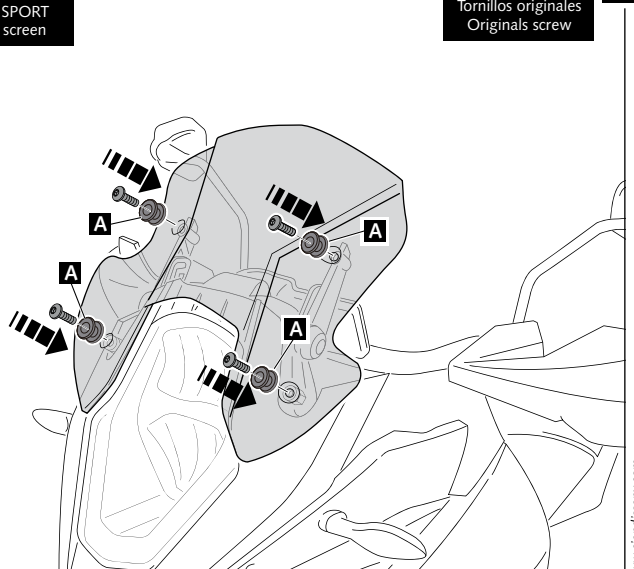

CÚPULA ADAPTABLE A - SCREEN FOR - WINDSCHUTZSCHEIBE FÜR
1050/1090/1190 ADVENTURE
KTM 1290 SUPERADVENTURE
1290 SUPERADVENTURE T

Mod. TOURING

Mod. SPORT

ID.	PIEZA/PART	DESCRIP.	QTY.	
1		Cúpula TOURING TOURING screen	1	
2		Cúpula SPORT SPORT screen	1	
2		Tornillo especial M5x9 + Hexagonal Long. 20mm Special screw M5x9 + Hexagonal Length 20mm FOR KTM 1050/ 1090 / 1190 ADVENTURE	2	4
		Tornillo especial M5x9 + Hexagonal Long. 20mm Special screw M5x9 + Hexagonal Length 20mm FOR KTM 1290 SUPERADVENTURE ADVENTURE	4	
3		Arandela de goma Ø ext. 15 Ø int. 5x4 Ø outer 15 x Ø inner 5x4 rubber washer	4	

CÚPULA ADAPTABLE A - SCREEN FOR - WINDSCHUTZSCHEIBE FÜR 1050/1090/1190 ADVENTURE KTM 1290 SUPERADVENTURE 1290 SUPERADVENTURE T

2

1050 / 1090 / 1190 ADVENTURE

1290 SUPER ADVENTURE

3

Cúpula TOURING
TOURING screen

Tornillos originales
Originals screw

Cúpula SPORT
SPORT screen

Tornillos originales
Originals screw

A PIEZA ORIGINAL SOLO EN ALGUNOS MODELOS KTM. EN ESTE CASO, MONTAR TAMBIEN EN CÚPULA PUIG ORIGINAL PART, ONLY IN SOME KTM MODELS. IN THIS CASE ALSO MOUNT ON PUIG SCREEN.