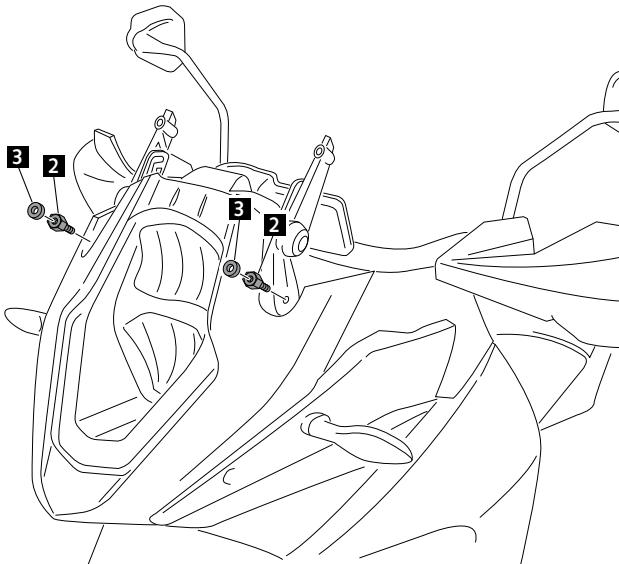

CÚPULA ADAPTABLE A - SCREEN FOR - WINDSCHUTZSCHEIBE FÜR
1050/1090/1190 ADVENTURE
KTM 1290 SUPERADVENTURE
1290 SUPERADVENTURE T

Mod. TOURING

Mod. SPORT

ID.	PIEZA/PART	DESCRIP.	QTY.	
1		Cúpula TOURING TOURING screen	1	
2		Cúpula SPORT SPORT screen	1	
2		Tornillo especial M5x9 + Hexagonal Long. 20mm Special screw M5x9 + Hexagonal Length 20mm FOR KTM 1050/ 1090 / 1190 ADVENTURE	2	4
		Tornillo especial M5x9 + Hexagonal Long. 20mm Special screw M5x9 + Hexagonal Length 20mm FOR KTM 1290 SUPERADVENTURE ADVENTURE	4	
3		Arandela de goma Ø ext. 15 Ø int. 5x4 Ø outer 15 x Ø inner 5x4 rubber washer	4	

CÚPULA ADAPTABLE A - SCREEN FOR - WINDSCHUTZSCHEIBE FÜR 1050/1090/1190 ADVENTURE KTM 1290 SUPERADVENTURE 1290 SUPERADVENTURE T

2

1050 / 1090 / 1190 ADVENTURE

1290 SUPER ADVENTURE

3

Cúpula TOURING
TOURING screen

Tornillos originales
Originals screw

Cúpula SPORT
SPORT screen

Tornillos originales
Originals screw

A PIEZA ORIGINAL SOLO EN ALGUNOS MODELOS KTM. EN ESTE CASO, MONTAR TAMBIEN EN CÚPULA PUIG ORIGINAL PART, ONLY IN SOME KTM MODELS. IN THIS CASE ALSO MOUNT ON PUIG SCREEN.