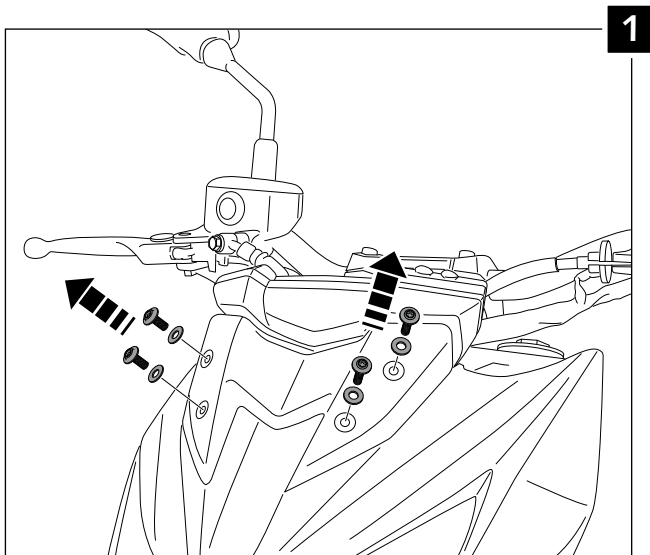

CARENABRÍS ADAPTABLE A - WINDSHIELD ADAPTABLE TO KAWASAKI Z800 '13 -

Ref.: 6401

ID.	DESCRIPCIÓN	DESCRIPTION	QTY.
1	 Carenabrís	Windshield	1
2	 Tornillo especial M5x13 + rosca interior M5x8	Special screw M5x13 + interior thread M5x8	4
3	 Arandela nylon M5x1	M5x1 nylon washer	4
4	 Arandela de goma Ø ext. 15 x Ø int. 5x4	Ø outer 15 x Ø inner 5x4 rubber washer	4