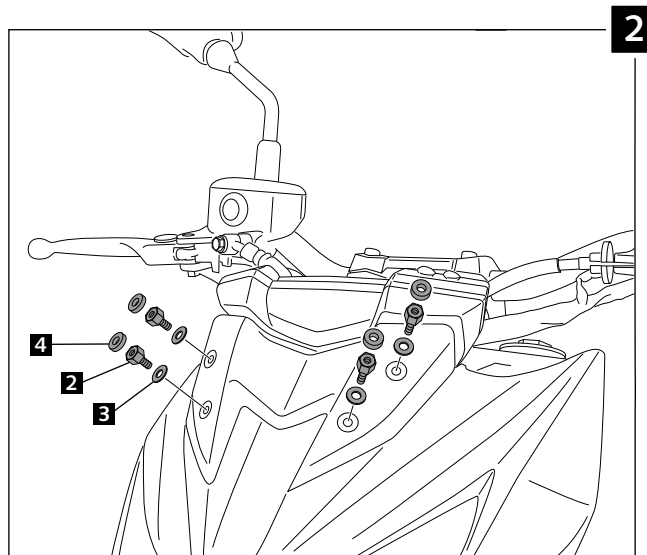

CARENABRÍS ADAPTABLE A - WINDSHIELD ADAPTABLE TO KAWASAKI Z800 '13 -

Ref.: 6401

ID.	DESCRIPCIÓN	DESCRIPTION	QTY.
1	 Carenabrís	Windshield	1
2	 Tornillo especial M5x13 + rosca interior M5x8	Special screw M5x13 + interior thread M5x8	4
3	 Arandela nylon M5x1	M5x1 nylon washer	4
4	 Arandela de goma Ø ext. 15 x Ø int. 5x4	Ø outer 15 x Ø inner 5x4 rubber washer	4