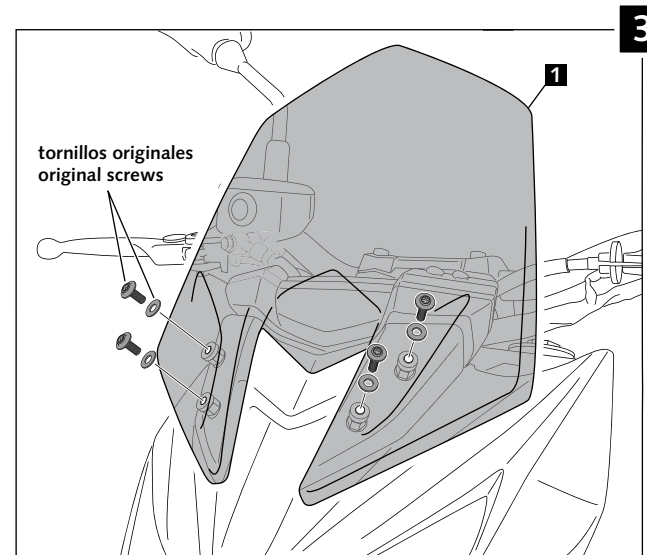

CARENABRÍS ADAPTABLE A - WINDSHIELD ADAPTABLE TO KAWASAKI Z800 '13 -

Ref.: 6401

ID.	DESCRIPCIÓN	DESCRIPTION	QTY.
1	 Carenabrís	Windshield	1
2	 Tornillo especial M5x13 + rosca interior M5x8	Special screw M5x13 + interior thread M5x8	4
3	 Arandela nylon M5x1	M5x1 nylon washer	4
4	 Arandela de goma Ø ext. 15 x Ø int. 5x4	Ø outer 15 x Ø inner 5x4 rubber washer	4