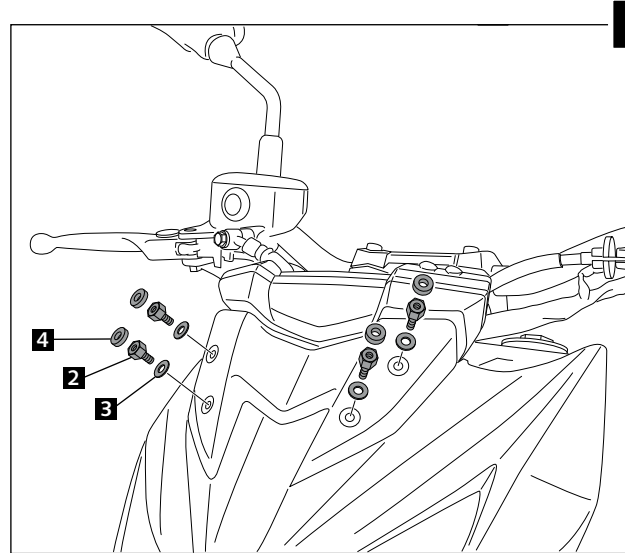

CARENABRÍS ADAPTABLE A - WINDSHIELD ADAPTABLE TO KAWASAKI Z800 '13 -

Ref.: 6401

ID.	DESCRIPCIÓN	DESCRIPTION	QTY.
1	 Carenabrís	Windshield	1
2	 Tornillo especial M5x13 + rosca interior M5x8	Special screw M5x13 + interior thread M5x8	4
3	 Arandela nylon M5x1	M5x1 nylon washer	4
4	 Arandela de goma Ø ext. 15 x Ø int. 5x4	Ø outer 15 x Ø inner 5x4 rubber washer	4