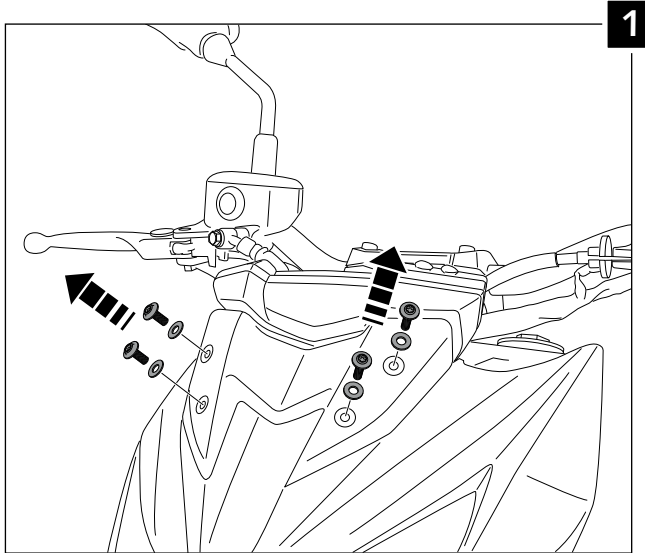

CARENABRÍS ADAPTABLE A - WINDSHIELD ADAPTABLE TO KAWASAKI Z800 '13 -

Ref.: 6401

ID.	DESCRIPCIÓN	DESCRIPTION	QTY.
1	 Carenabrís	Windshield	1
2	 Tornillo especial M5x13 + rosca interior M5x8	Special screw M5x13 + interior thread M5x8	4
3	 Arandela nylon M5x1	M5x1 nylon washer	4
4	 Arandela de goma Ø ext. 15 x Ø int. 5x4	Ø outer 15 x Ø inner 5x4 rubber washer	4