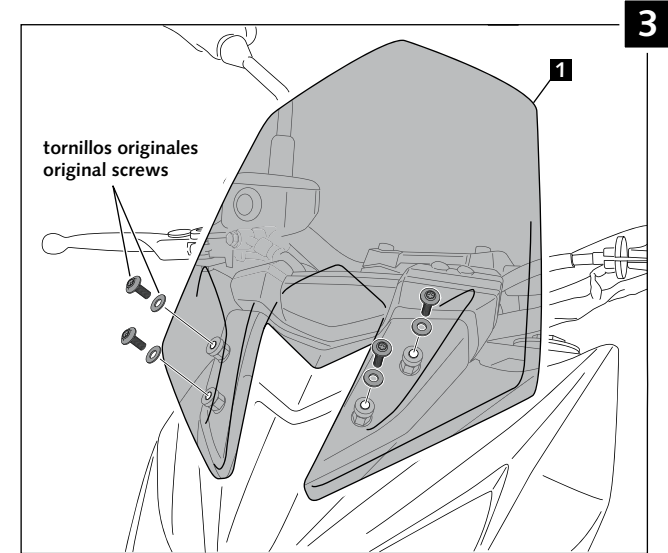

CARENABRÍS ADAPTABLE A - WINDSHIELD ADAPTABLE TO KAWASAKI Z800 '13 -

Ref.: 6401

ID.	DESCRIPCIÓN	DESCRIPTION	QTY.
1	 Carenabrís	Windshield	1
2	 Tornillo especial M5x13 + rosca interior M5x8	Special screw M5x13 + interior thread M5x8	4
3	 Arandela nylon M5x1	M5x1 nylon washer	4
4	 Arandela de goma Ø ext. 15 x Ø int. 5x4	Ø outer 15 x Ø inner 5x4 rubber washer	4