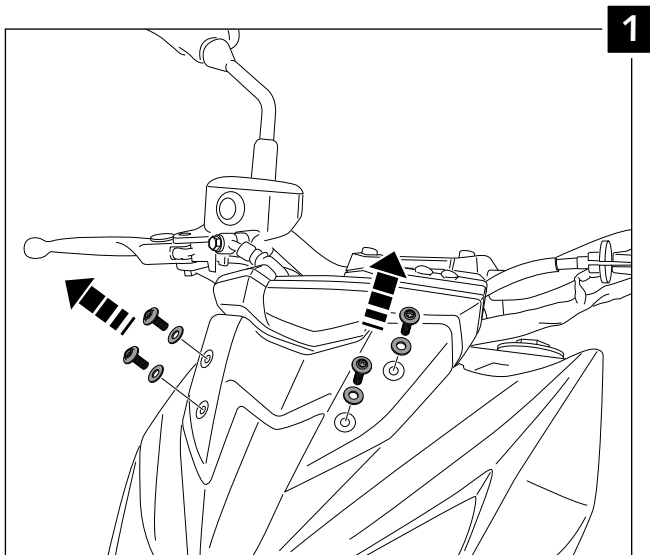

CARENABRÍS ADAPTABLE A - WINDSHIELD ADAPTABLE TO KAWASAKI Z800 '13 -

Ref.: 6401

| ID. | DESCRIPCIÓN | DESCRIPTION | QTY. |
|-----|---|--|------|
| 1 |  Carenabrís | Windshield | 1 |
| 2 |  Tornillo especial M5x13 + rosca interior M5x8 | Special screw M5x13 + interior thread M5x8 | 4 |
| 3 |  Arandela nylon M5x1 | M5x1 nylon washer | 4 |
| 4 |  Arandela de goma Ø ext. 15 x Ø int. 5x4 | Ø outer 15 x Ø inner 5x4 rubber washer | 4 |