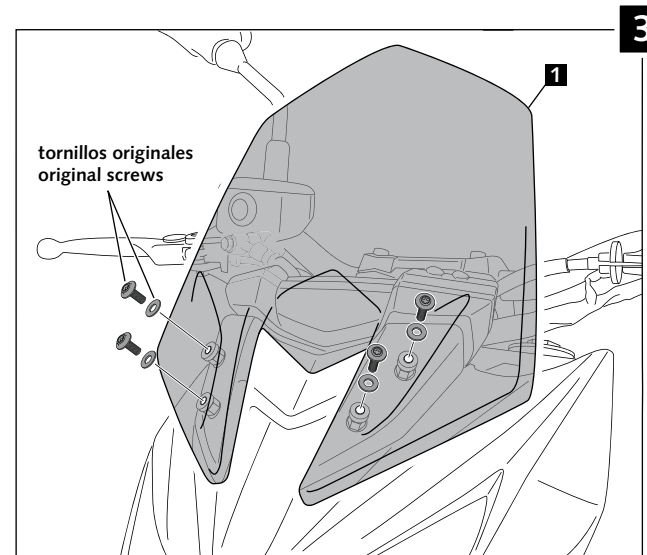

CARENABRÍS ADAPTABLE A - WINDSHIELD ADAPTABLE TO KAWASAKI Z800 '13 -

Ref.: 6401

| ID. | DESCRIPCIÓN | DESCRIPTION | QTY. |
|-----|---|--|------|
| 1 |  Carenabrís | Windshield | 1 |
| 2 |  Tornillo especial M5x13 + rosca interior M5x8 | Special screw M5x13 + interior thread M5x8 | 4 |
| 3 |  Arandela nylon M5x1 | M5x1 nylon washer | 4 |
| 4 |  Arandela de goma Ø ext. 15 x Ø int. 5x4 | Ø outer 15 x Ø inner 5x4 rubber washer | 4 |