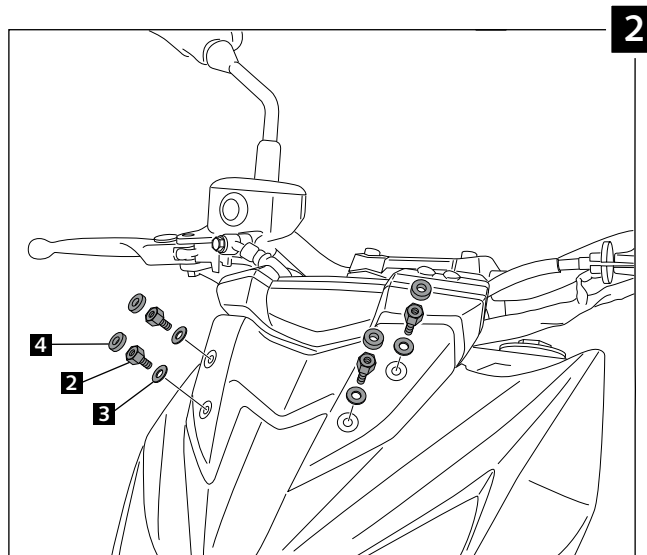

CARENABRÍS ADAPTABLE A - WINDSHIELD ADAPTABLE TO KAWASAKI Z800 '13 -

Ref.: 6401

| ID. | DESCRIPCIÓN | DESCRIPTION | QTY. |
|-----|---|--|------|
| 1 |  Carenabrís | Windshield | 1 |
| 2 |  Tornillo especial M5x13 + rosca interior M5x8 | Special screw M5x13 + interior thread M5x8 | 4 |
| 3 |  Arandela nylon M5x1 | M5x1 nylon washer | 4 |
| 4 |  Arandela de goma Ø ext. 15 x Ø int. 5x4 | Ø outer 15 x Ø inner 5x4 rubber washer | 4 |