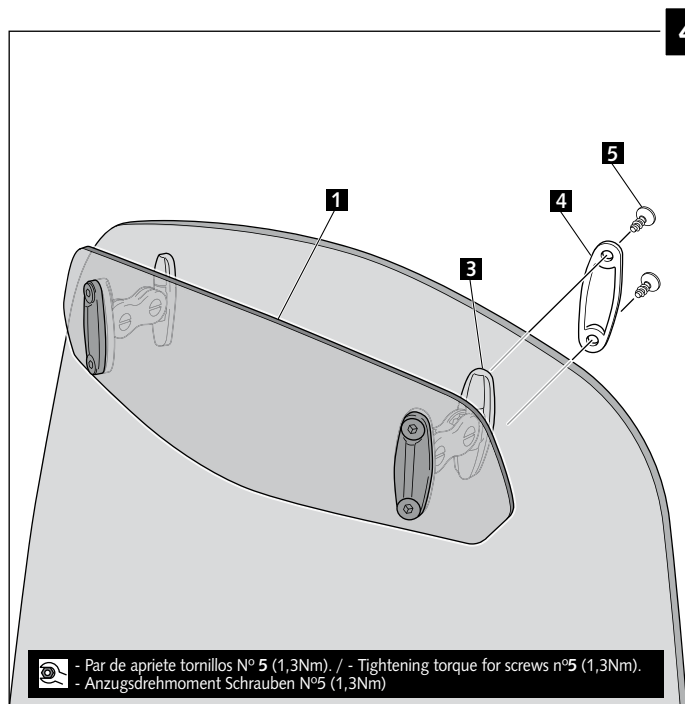

If the visor is supplied along with the windscreen, the windscreen will come factory-drilled so no drilling is necessary.

ID.	PIEZA / PART	DESCRIPCIÓN	DESCRIPTION	QTY.
1		Visera	Visor	1
2		Plantilla	Template	1
3		Mecanismo multiregulable	Multi-adjustable mechanism	2
4		Tapeta	Cap	4
5		Tornillo rosca plástico M6x12	Plastic thread fastener M6x12	8

# VISERA MULTIREGULABLE MULTI-ADJUSTABLE VISOR

INSTRUCCIONES DE MONTAJE - MOUNTING INSTRUCTIONS - MONTAGEANLEITUNG

TIPO/TYPER A - TIPO/TYPER A - TIPO/TYPER A

# VISERA MULTIREGULABLE MULTI-ADJUSTABLE VISOR

INSTRUCCIONES DE MONTAJE - MOUNTING INSTRUCTIONS - MONTAGEANLEITUNG

TIPO/TYPE B - TIPO/TYPE B - TIPO/TYPE B