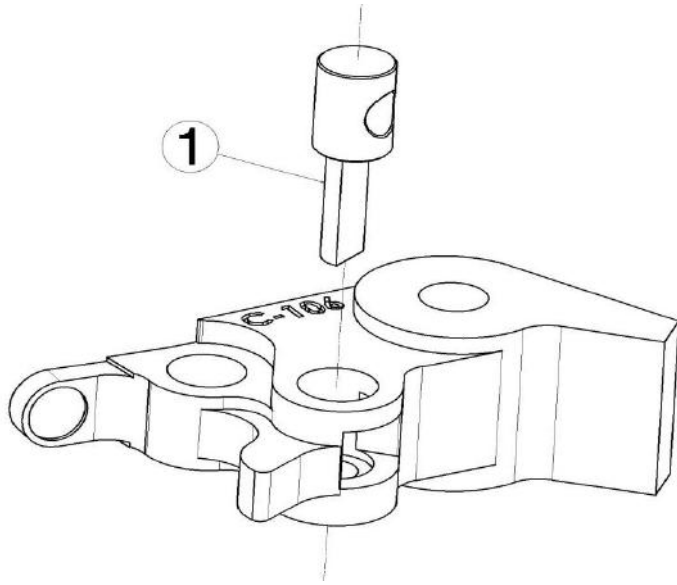

KTM / TRIUMPH MODELS

REF 3639N

HERRAJE MANETA EMBRAGUE / IRON CLUTCH LEVEL /
KUPPLUNGHEBELADAPTER

1, Pieza original / Original parts

KTM / TRIUMPH MODELS

REF 3639N

HERRAJE MANETA EMBRAGUE / IRON CLUTCH LEVEL /
KUPPLUNGHEBELADAPTER

1, Pieza original / Original parts