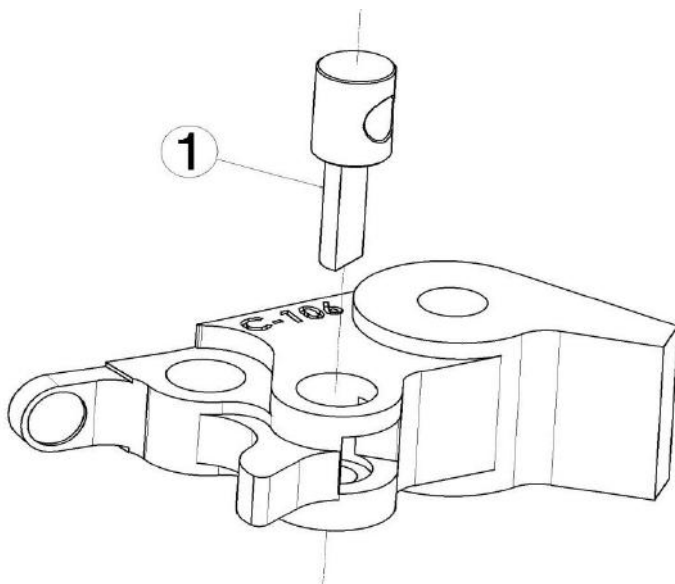

KTM / TRIUMPH MODELS

REF 3639N

HERRAJE MANETA EMBRAGUE / IRON CLUTCH LEVEL /
KUPPLUNGHEBELADAPTER

1, Pieza original / Original parts

KTM / TRIUMPH MODELS

REF 3639N

HERRAJE MANETA EMBRAGUE / IRON CLUTCH LEVEL /
KUPPLUNGHEBELADAPTER

1, Pieza original / Original parts