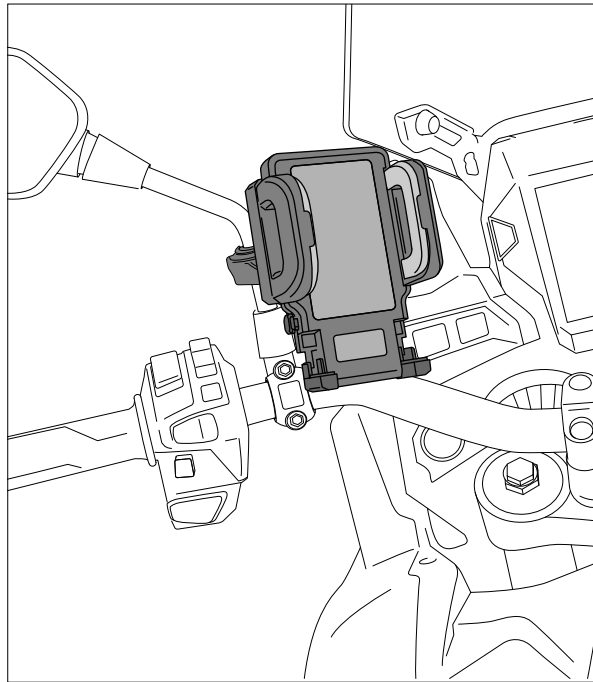

**SOPORTE UNIVERSAL BASE RETROVISOR /  
UNIVERSAL BASE REAR VIEW MIRROR SUPPORT**

**M O U N T I N G I N S T R U C T I O N S**

**REF 3532N**

**SOPORTE FUNDA MOVIL / MOBILE COVER SUPPORT / MOBILE COVER-UNTERSTÜTZUNG**

1 Person

10 min

EASY

FIX

Nº 14

ID.	PIEZA/PART	DESCRIPCIÓN	DESCRIPTION	QTY.	REF.:
1		Soporte	Support	1	3532N
2		Funda (No suministrada)	Cover (Not supplied)	1	3530N/3531N
4		Soporte móvil (No incluido)	Mobile support (Not included)	-	3836N