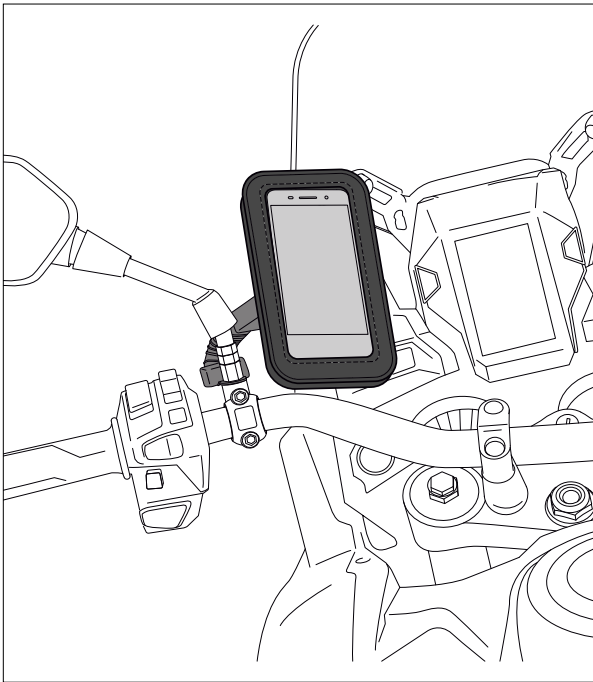

**SOPORTE UNIVERSAL BASE RETROVISOR /  
UNIVERSAL BASE REAR VIEW MIRROR SUPPORT**

**M O U N T I N G I N S T R U C T I O N S**

**REF 3532N**

**SOPORTE FUNDA MOVIL / MOBILE COVER SUPPORT / MOBILE COVER-UNTERSTÜTZUNG**

1 Person

10 min

EASY

FIX

Nº 14

ID.	PIEZA/PART	DESCRIPCIÓN	DESCRIPTION	QTY.	REF.:
1		Soporte	Support	1	3532N
2		Funda (No suministrada)	Cover (Not supplied)	1	3530N/3531N
4		Soporte móvil (No incluido)	Mobile support (Not included)	-	3836N