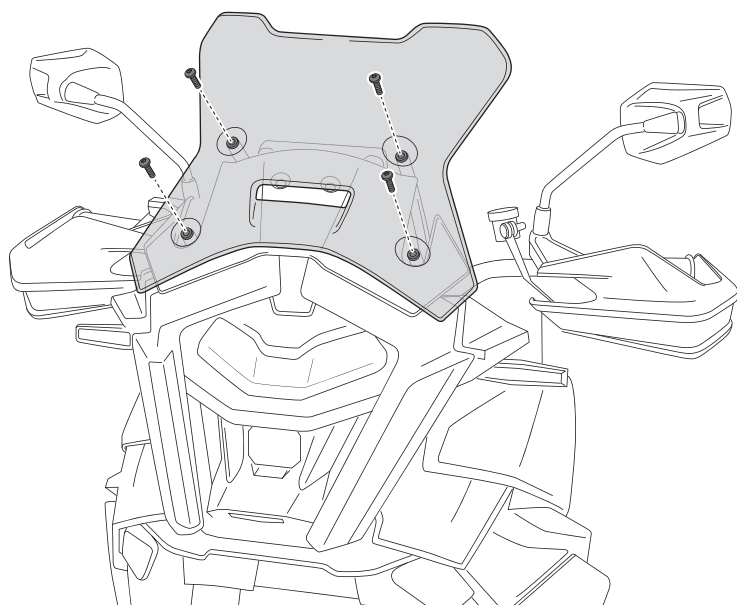

ID.	PIEZA / PART	DESCRIPCIÓN	DESCRIPTION	QTY	REF.
1		Cúpula Touring	Touring screen	1	23025W/HM3
2		Tornillo especial M5X9 Long Hexagonal 25mm	M5X9 special screw Hexagonal lenght 25mm	2	TORNI-EM5---732
3		Tornillo especial M5X9 Long Hexagonal 14mm	M5X9 special screw Hexagonal lenght 14mm	2	TORNI-EC----597

KTM 1390 SUPERADVENTURE R/S '26-

Cúpula Touring - Touring screen

REF. 23025

1

DISASSEMBLY
DESMONTAJE

2

ASSEMBLY
MONTAJE

3