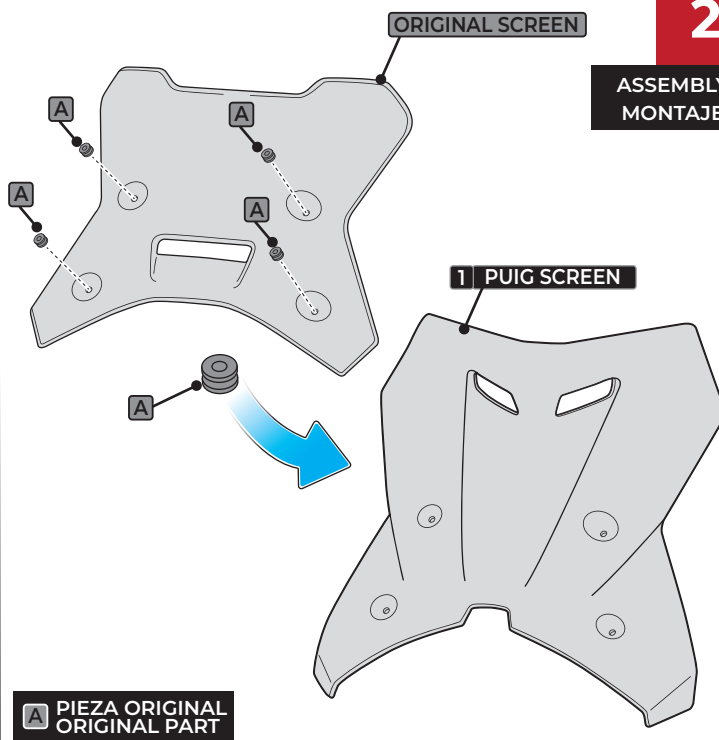

ID.	PIEZA / PART	DESCRIPCIÓN	DESCRIPTION	QTY	REF.
1		Cúpula Touring	Touring screen	1	23025W/HM3
2		Tornillo especial M5X9 Long Hexagonal 25mm	M5X9 special screw Hexagonal lenght 25mm	2	TORNI-EM5---732
3		Tornillo especial M5X9 Long Hexagonal 14mm	M5X9 special screw Hexagonal lenght 14mm	2	TORNI-EC----597

KTM 1390 SUPERADVENTURE R/S '26-

Cúpula Touring - Touring screen

REF. 23025

1

DISASSEMBLY
DESMONTAJE

2

ASSEMBLY
MONTAJE

3

ASSEMBLY
MONTAJE

4

ASSEMBLY
MONTAJE