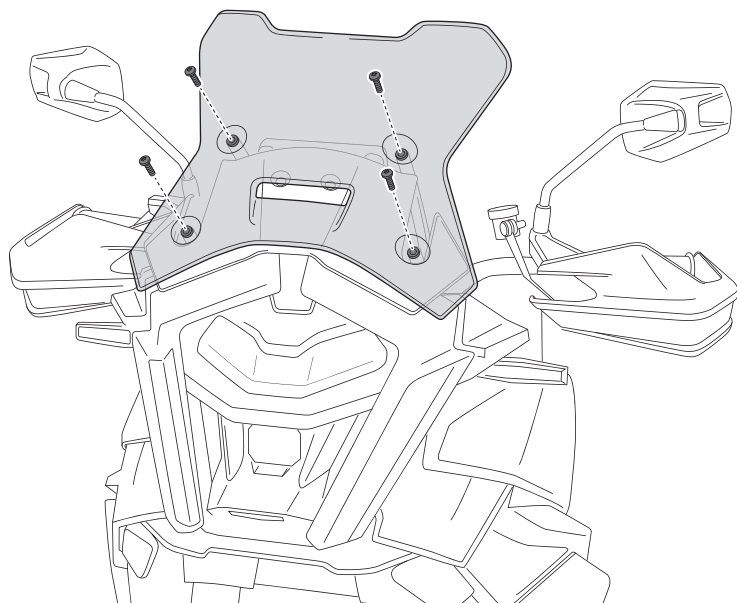

ID.	PIEZA / PART	DESCRIPCIÓN	DESCRIPTION	QTY	REF.
1		Cúpula Sport	Sport screen	1	23024W/H/F/N/JM3
2		Tornillo especial M5X9 Long Hexagonal 25mm	M5X9 special screw Hexagonal length 25mm	2	TORNI-EM5---732
3		Tornillo especial M5X9 Long Hexagonal 14mm	M5X9 special screw Hexagonal length 14mm	2	TORNI-EC----597

* Algunos componentes se suministran montados.
Some components are supplied assembled.

KTM 1390 SUPERADVENTURE R/S '26-

Cúpula Sport - Sport screen

REF. 23024

1

DISASSEMBLY
DESMONTAJE

2

ASSEMBLY
MONTAJE

A PIEZA ORIGINAL
ORIGINAL PART

3

ASSEMBLY
MONTAJE

4

ASSEMBLY
MONTAJE

A PIEZA ORIGINAL
ORIGINAL PART