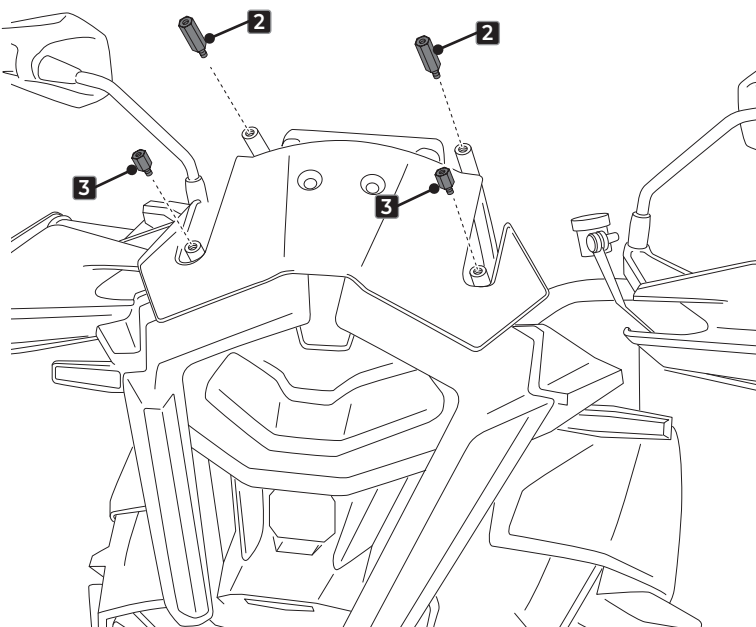

KTM 1390 SUPERADVENTURE R/S '26-

Cúpula Sport - Sport screen

REF. 23024

1

DISASSEMBLY
DESMONTAJE

2

ASSEMBLY
MONTAJE

A PIEZA ORIGINAL
ORIGINAL PART

3

ASSEMBLY
MONTAJE

4

ASSEMBLY
MONTAJE

A PIEZA ORIGINAL
ORIGINAL PART