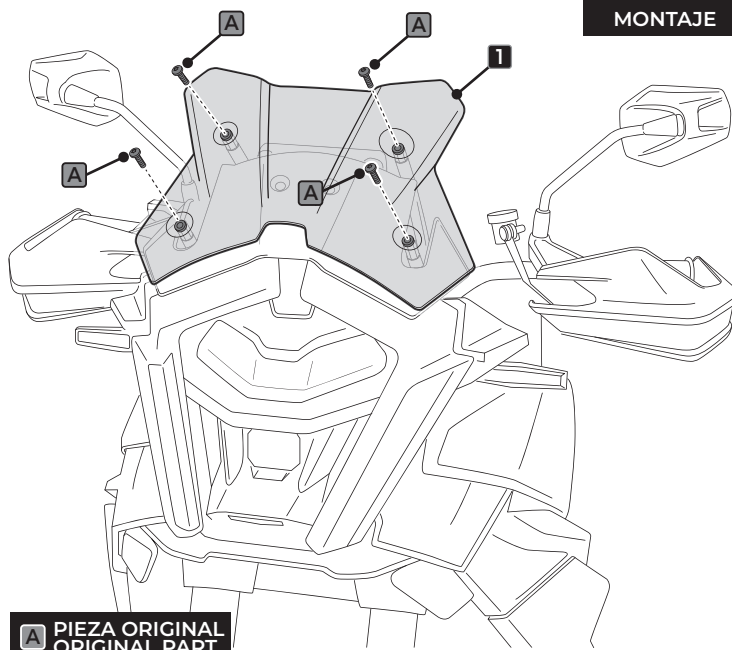

ID.	PIEZA / PART	DESCRIPCIÓN	DESCRIPTION	QTY	REF.
1		Cúpula Sport	Sport screen	1	23024W/H/F/N/JM3
2		Tornillo especial M5X9 Long Hexagonal 25mm	M5X9 special screw Hexagonal length 25mm	2	TORNI-EM5---732
3		Tornillo especial M5X9 Long Hexagonal 14mm	M5X9 special screw Hexagonal length 14mm	2	TORNI-EC----597

A PIEZA ORIGINAL
ORIGINAL PART

3

ASSEMBLY
MONTAJE

4

ASSEMBLY
MONTAJE

A PIEZA ORIGINAL
ORIGINAL PART