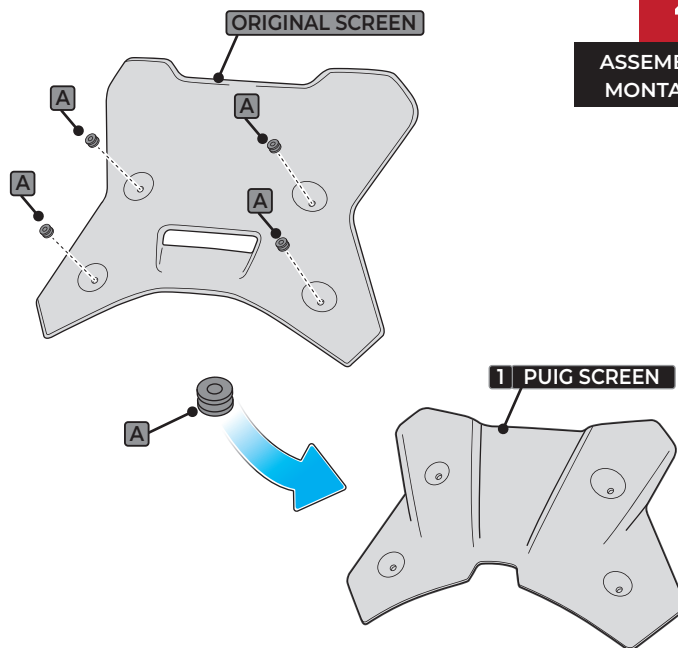

ID.	PIEZA / PART	DESCRIPCIÓN	DESCRIPTION	QTY	REF.
1		Cúpula Sport	Sport screen	1	23024W/H/F/N/JM3
2		Tornillo especial M5X9 Long Hexagonal 25mm	M5X9 special screw Hexagonal length 25mm	2	TORNI-EM5---732
3		Tornillo especial M5X9 Long Hexagonal 14mm	M5X9 special screw Hexagonal length 14mm	2	TORNI-EC----597

* Algunos componentes se suministran montados.
Some components are supplied assembled.

KTM 1390 SUPERADVENTURE R/S '26-

Cúpula Sport - Sport screen

REF. 23024

1

DISASSEMBLY
DESMONTAJE

2

ASSEMBLY
MONTAJE

A PIEZA ORIGINAL
ORIGINAL PART

3

ASSEMBLY
MONTAJE

4

ASSEMBLY
MONTAJE

A PIEZA ORIGINAL
ORIGINAL PART