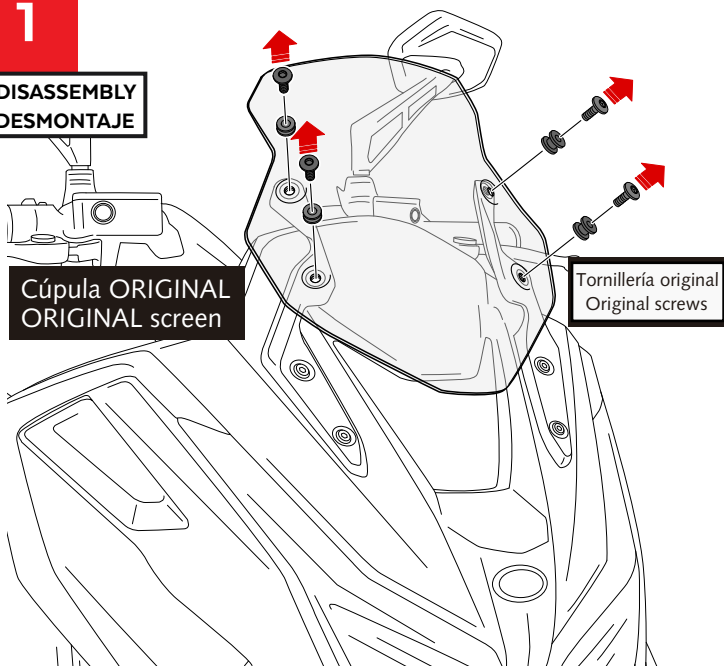

V-TECH SPORT/TOURING SCREENS

M O U N T I N G I N S T R U C T I O N S

ID.	PIEZA/PART	DESCRIPCIÓN	DESCRIPTION	QTY.	REF.:
1		Cúpula V-Tech Sport Cúpula V-Tech Touring	V-tech sport screen V-Tech Touring screen	1	SEE WEB SITE

**THE INSTALLATION OF THE PUIG SCREEN IS DONE IN THE SAME WAY AS THE ORIGINAL SCREEN.
EXAMPLE MODE:**

1

**DISASSEMBLY
DESMONTAJE**

Cúpula ORIGINAL
ORIGINAL screen

Tornillería original
Original screws

2

**ASSEMBLY
MONTAJE**

1
Cúpula PUIG
PUIG screen

Tornillería original
Original screws