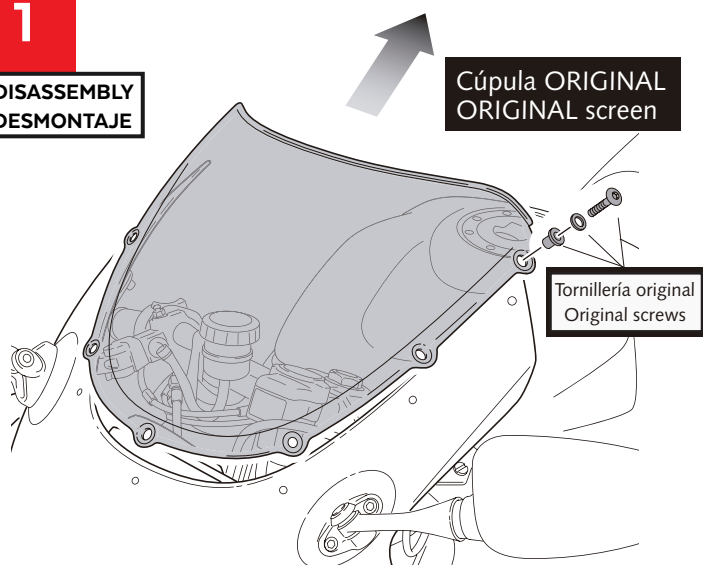

STANDARD, RACING, Z-RACING, R-RACER & SPORT SCREENS

M O U N T I N G I N S T R U C T I O N S

ID.	PIEZA/PART	DESCRIPCIÓN	DESCRIPTION	QTY.	REF.:
1		Cúpula Standard, Racing, R-Racing, R-Racer, sport	Standard, Racing, R-Racing, R-Racer, sport screen	1	SEE WEB SITE

THE INSTALLATION OF THE PUIG SCREEN IS DONE IN THE SAME WAY AS THE ORIGINAL SCREEN. FOLLOW ORIGINAL INSTALLATION. EXAMPLE MODE:

1

**DISASSEMBLY
DESMONTAJE**

2

**ASSEMBLY
MONTAJE**