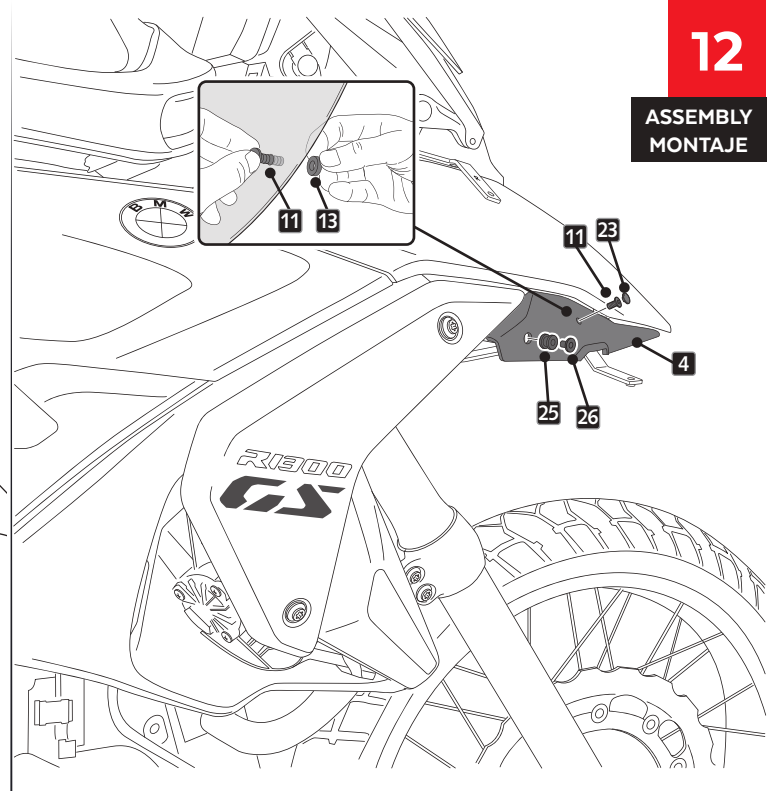

BMW R1300GS '24-

INSTRUCCIONES DE MONTAJE - MOUNTING INSTRUCTIONS - MONTAGEANLEITUNG

BMW R1300GS '24-

ID	PIEZA/PART	DESCRIPCIÓN	DESCRIPTION	QTY	REF
1		Alerón exterior izquierdo	Left outer spoiler	1	22310JM3
2		Alerón interior izquierdo	Left inner spoiler	1	22310JM3
3		Alerón exterior derecho	Right outer spoiler	1	22310JM3
4		Alerón interior derecho	Right inner spoiler	1	22310JM3
5		Soporte superior izquierdo	Left upper support	1	SOPOR6P8SL22310
6		Soporte delantero izquierdo	Left front support	1	SOPOR6P8DL22310
7		Soporte trasero izquierdo	Left rear support	1	SOPOR6P8TL22310
8		Soporte superior derecho	Right upper support	1	SOPOR6P8SR22310
9		Soporte delantero derecho	Right front support	1	SOPOR6P8DR22310
10		Soporte trasero derecho	Right rear support	1	SOPOR6P8TR22310
11		Tornillo Allen M5 x 12 DIN7991	M5 x 12 DIN7991 Allen screw	6	TORNI-D7991-611
12		Tornillo Allen M5 x 25 DIN7991	M5 x 25 DIN7991 Allen screw	2	TORNI-D7991-970
13		Arandela de goma Ø4,5 x Ø11 x 2mm	Ø4,5 x Ø11 x 2mm Rubber washer	6	ARAND-EPDM--722
14		Casquillo Ø8,5 x Ø13 x 6mm	Ø8,5 x Ø13 x 6mm Arrowhead	4	CASQUI-----776
15		Casquillo Ø6,5 x Ø13 x 8,5mm	Ø6,5 x Ø13 x 8,5mm Arrowhead	2	CASQUI-----0298
16		Casquillo Ø8,5 x Ø13 x 3,5mm	Ø8,5 x Ø13 x 3,5mm Arrowhead	2	CASQUI-----775
17		Tope de goma Ø11 x Ø5,5 x 7mm	Ø11 x Ø5,5 x 7mm Bumper foot	2	TOPEGOMA--22384
18		Tornillo Allen M5 x 16 Ø11 ISO 7380	M5 x 16 Ø11 ISO 7380 allen screw	4	TORNI-I7380-493
19		Tuerca de clip M5	M5 cilp nut	2	TUERCA-TRT-M5--
20		Tope de goma Ø3,7-3,8 x 3,2mm	Ø3,7-3,8 x 3,2mm Bumper foot	2	TOPE--POF-40022
21		Tornillo Allen M5 x 12 Ø11 ISO 7380	M5 x 12 Ø11 ISO 7380 allen screw	4	TORNI-AI-----520
22		Tornillo Allen M5 x 20 Ø11 ISO 7380	M5 x 20 Ø11 ISO 7380 allen screw	4	TORNI-I7380-730
23		Tapón tornillo M5 DIN7991	M5 DIN7991 screw cap	8	TAPON-----92
24		Tapón tornillo M5 ISO 7380	M5 ISO 7380 screw cap	4	TAPON-----85
25		Silentblock Ø12 x Ø6 x 9	Ø12 x Ø6 x 9 Silentblock	2	AROPASACABLES-1
26		Casquillo con valona Ø12 x Ø6,8 x 7,3	Ø12 x Ø6,8 x 7,3 Bush with flange	2	CASQUI-1A---750
27		Adhesivo protector 12x10x30mm	12x10x30mm protector adhesive	2	ESPUMA----22310