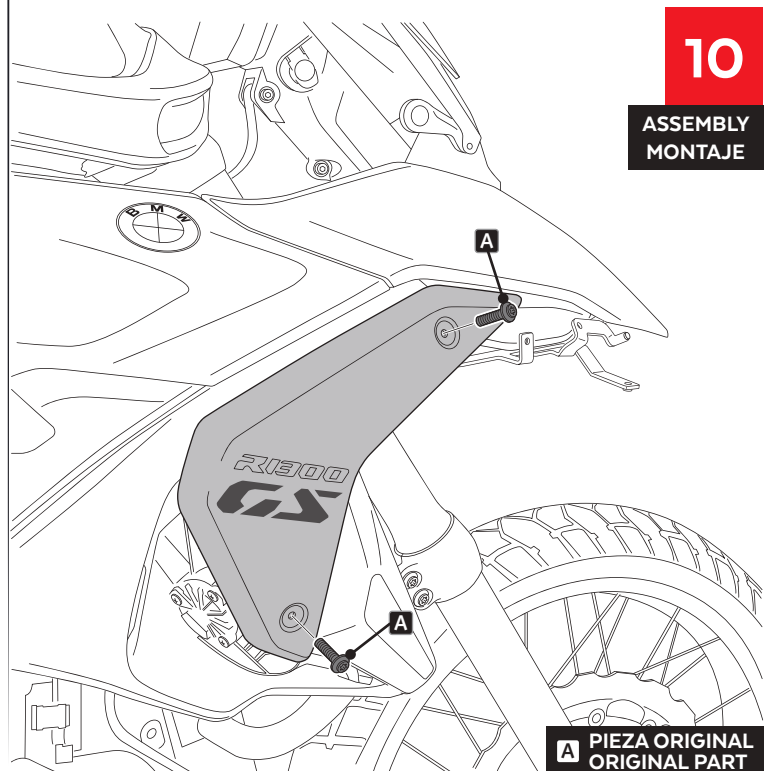

**8**

ASSEMBLY  
MONTAJE

**9**

ASSEMBLY  
MONTAJE

**10**

ASSEMBLY  
MONTAJE

ID.16 ARROWHEAD IS NOT NECESSARY IF YOU HAVE MOUNTED HEADLIGHT PROTECTOR ( ref. 22303)

PIEZA ORIGINAL  
ORIGINAL PART