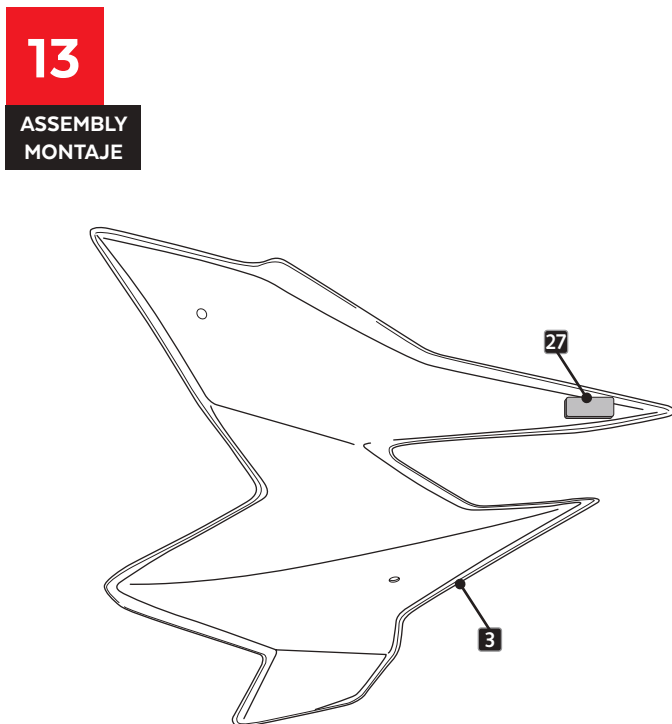

BMW R1300GS '24-

INSTRUCCIONES DE MONTAJE - MOUNTING INSTRUCTIONS - MONTAGEANLEITUNG

BMW R1300GS '24-

ID	PIEZA/PART	DESCRIPCIÓN	DESCRIPTION	QTY	REF
1		Alerón exterior izquierdo	Left outer spoiler	1	22310JM3
2		Alerón interior izquierdo	Left inner spoiler	1	22310JM3
3		Alerón exterior derecho	Right outer spoiler	1	22310JM3
4		Alerón interior derecho	Right inner spoiler	1	22310JM3
5		Soporte superior izquierdo	Left upper support	1	SOPOR6P8SL22310
6		Soporte delantero izquierdo	Left front support	1	SOPOR6P8DL22310
7		Soporte trasero izquierdo	Left rear support	1	SOPOR6P8TL22310
8		Soporte superior derecho	Right upper support	1	SOPOR6P8SR22310
9		Soporte delantero derecho	Right front support	1	SOPOR6P8DR22310
10		Soporte trasero derecho	Right rear support	1	SOPOR6P8TR22310
11		Tornillo Allen M5 x 12 DIN7991	M5 x 12 DIN7991 Allen screw	6	TORNI-D7991-611
12		Tornillo Allen M5 x 25 DIN7991	M5 x 25 DIN7991 Allen screw	2	TORNI-D7991-970
13		Arandela de goma Ø4,5 x Ø11 x 2mm	Ø4,5 x Ø11 x 2mm Rubber washer	6	ARAND-EPDM--722
14		Casquillo Ø8,5 x Ø13 x 6mm	Ø8,5 x Ø13 x 6mm Arrowhead	4	CASQUI-----776
15		Casquillo Ø6,5 x Ø13 x 8,5mm	Ø6,5 x Ø13 x 8,5mm Arrowhead	2	CASQUI-----0298
16		Casquillo Ø8,5 x Ø13 x 3,5mm	Ø8,5 x Ø13 x 3,5mm Arrowhead	2	CASQUI-----775
17		Tope de goma Ø11 x Ø5,5 x 7mm	Ø11 x Ø5,5 x 7mm Bumper foot	2	TOPEGOMA--22384
18		Tornillo Allen M5 x 16 Ø11 ISO 7380	M5 x 16 Ø11 ISO 7380 allen screw	4	TORNI-I7380-493
19		Tuerca de clip M5	M5 cilp nut	2	TUERCA-TRT-M5--
20		Tope de goma Ø3,7-3,8 x 3,2mm	Ø3,7-3,8 x 3,2mm Bumper foot	2	TOPE--POF-40022
21		Tornillo Allen M5 x 12 Ø11 ISO 7380	M5 x 12 Ø11 ISO 7380 allen screw	4	TORNI-AI-----520
22		Tornillo Allen M5 x 20 Ø11 ISO 7380	M5 x 20 Ø11 ISO 7380 allen screw	4	TORNI-I7380-730
23		Tapón tornillo M5 DIN7991	M5 DIN7991 screw cap	8	TAPON-----92
24		Tapón tornillo M5 ISO 7380	M5 ISO 7380 screw cap	4	TAPON-----85
25		Silentblock Ø12 x Ø6 x 9	Ø12 x Ø6 x 9 Silentblock	2	AROPASACABLES-1
26		Casquillo con valona Ø12 x Ø6,8 x 7,3	Ø12 x Ø6,8 x 7,3 Bush with flange	2	CASQUI-1A---750
27		Adhesivo protector 12x10x30mm	12x10x30mm protector adhesive	2	ESPUMA----22310