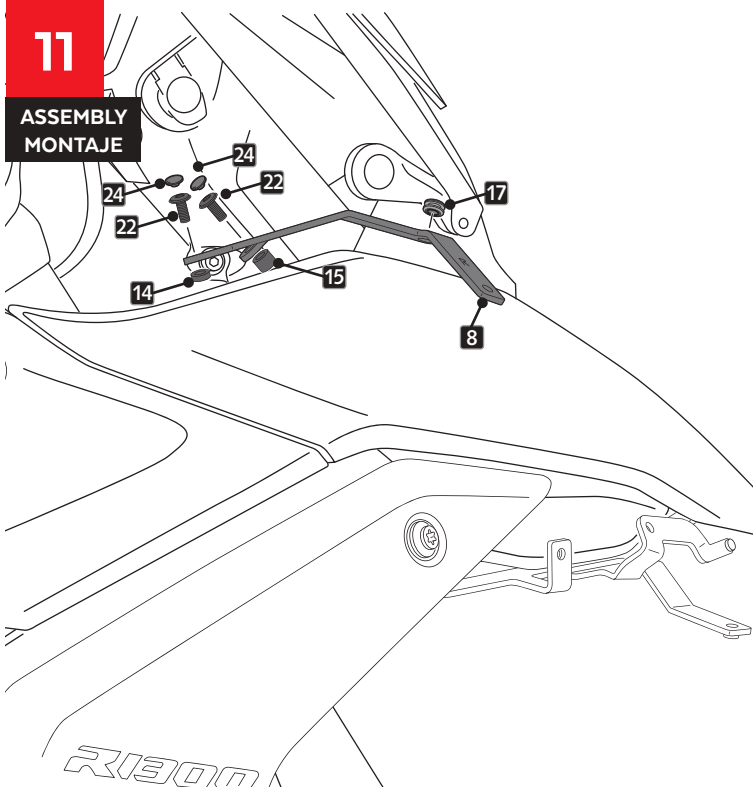

BMW R1300GS '24-

INSTRUCCIONES DE MONTAJE - MOUNTING INSTRUCTIONS - MONTAGEANLEITUNG

BMW R1300GS '24-

ID	PIEZA/PART	DESCRIPCIÓN	DESCRIPTION	QTY	REF
1		Alerón exterior izquierdo	Left outer spoiler	1	22310JM3
2		Alerón interior izquierdo	Left inner spoiler	1	22310JM3
3		Alerón exterior derecho	Right outer spoiler	1	22310JM3
4		Alerón interior derecho	Right inner spoiler	1	22310JM3
5		Soporte superior izquierdo	Left upper support	1	SOPOR6P8SL22310
6		Soporte delantero izquierdo	Left front support	1	SOPOR6P8DL22310
7		Soporte trasero izquierdo	Left rear support	1	SOPOR6P8TL22310
8		Soporte superior derecho	Right upper support	1	SOPOR6P8SR22310
9		Soporte delantero derecho	Right front support	1	SOPOR6P8DR22310
10		Soporte trasero derecho	Right rear support	1	SOPOR6P8TR22310
11		Tornillo Allen M5 x 12 DIN7991	M5 x 12 DIN7991 Allen screw	6	TORNI-D7991-611
12		Tornillo Allen M5 x 25 DIN7991	M5 x 25 DIN7991 Allen screw	2	TORNI-D7991-970
13		Arandela de goma Ø4,5 x Ø11 x 2mm	Ø4,5 x Ø11 x 2mm Rubber washer	6	ARAND-EPDM--722
14		Casquillo Ø8,5 x Ø13 x 6mm	Ø8,5 x Ø13 x 6mm Arrowhead	4	CASQUI-----776
15		Casquillo Ø6,5 x Ø13 x 8,5mm	Ø6,5 x Ø13 x 8,5mm Arrowhead	2	CASQUI-----0298
16		Casquillo Ø8,5 x Ø13 x 3,5mm	Ø8,5 x Ø13 x 3,5mm Arrowhead	2	CASQUI-----775
17		Tope de goma Ø11 x Ø5,5 x 7mm	Ø11 x Ø5,5 x 7mm Bumper foot	2	TOPEGOMA--22384
18		Tornillo Allen M5 x 16 Ø11 ISO 7380	M5 x 16 Ø11 ISO 7380 allen screw	4	TORNI-I7380-493
19		Tuerca de clip M5	M5 cilp nut	2	TUERCA-TRT-M5--
20		Tope de goma Ø3,7-3,8 x 3,2mm	Ø3,7-3,8 x 3,2mm Bumper foot	2	TOPE--POF-40022
21		Tornillo Allen M5 x 12 Ø11 ISO 7380	M5 x 12 Ø11 ISO 7380 allen screw	4	TORNI-AI-----520
22		Tornillo Allen M5 x 20 Ø11 ISO 7380	M5 x 20 Ø11 ISO 7380 allen screw	4	TORNI-I7380-730
23		Tapón tornillo M5 DIN7991	M5 DIN7991 screw cap	8	TAPON-----92
24		Tapón tornillo M5 ISO 7380	M5 ISO 7380 screw cap	4	TAPON-----85
25		Silentblock Ø12 x Ø6 x 9	Ø12 x Ø6 x 9 Silentblock	2	AROPASACABLES-1
26		Casquillo con valona Ø12 x Ø6,8 x 7,3	Ø12 x Ø6,8 x 7,3 Bush with flange	2	CASQUI-1A---750
27		Adhesivo protector 12x10x30mm	12x10x30mm protector adhesive	2	ESPUMA----22310