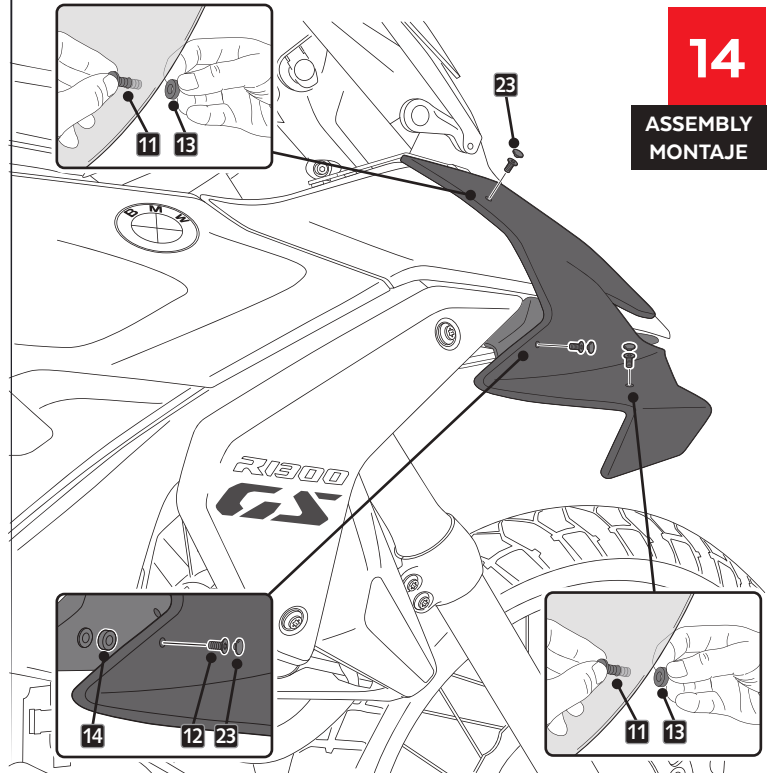

BMW R1300GS '24-

INSTRUCCIONES DE MONTAJE - MOUNTING INSTRUCTIONS - MONTAGEANLEITUNG

BMW R1300GS '24-

ID	PIEZA/PART	DESCRIPCIÓN	DESCRIPTION	QTY	REF
1		Alerón exterior izquierdo	Left outer spoiler	1	22310JM3
2		Alerón interior izquierdo	Left inner spoiler	1	22310JM3
3		Alerón exterior derecho	Right outer spoiler	1	22310JM3
4		Alerón interior derecho	Right inner spoiler	1	22310JM3
5		Soporte superior izquierdo	Left upper support	1	SOPOR6P8SL22310
6		Soporte delantero izquierdo	Left front support	1	SOPOR6P8DL22310
7		Soporte trasero izquierdo	Left rear support	1	SOPOR6P8TL22310
8		Soporte superior derecho	Right upper support	1	SOPOR6P8SR22310
9		Soporte delantero derecho	Right front support	1	SOPOR6P8DR22310
10		Soporte trasero derecho	Right rear support	1	SOPOR6P8TR22310
11		Tornillo Allen M5 x 12 DIN7991	M5 x 12 DIN7991 Allen screw	6	TORNI-D7991-611
12		Tornillo Allen M5 x 25 DIN7991	M5 x 25 DIN7991 Allen screw	2	TORNI-D7991-970
13		Arandela de goma Ø4,5 x Ø11 x 2mm	Ø4,5 x Ø11 x 2mm Rubber washer	6	ARAND-EPDM--722
14		Casquillo Ø8,5 x Ø13 x 6mm	Ø8,5 x Ø13 x 6mm Arrowhead	4	CASQUI-----776
15		Casquillo Ø6,5 x Ø13 x 8,5mm	Ø6,5 x Ø13 x 8,5mm Arrowhead	2	CASQUI-----0298
16		Casquillo Ø8,5 x Ø13 x 3,5mm	Ø8,5 x Ø13 x 3,5mm Arrowhead	2	CASQUI-----775
17		Tope de goma Ø11 x Ø5,5 x 7mm	Ø11 x Ø5,5 x 7mm Bumper foot	2	TOPEGOMA--22384
18		Tornillo Allen M5 x 16 Ø11 ISO 7380	M5 x 16 Ø11 ISO 7380 allen screw	4	TORNI-I7380-493
19		Tuerca de clip M5	M5 cilp nut	2	TUERCA-TRT-M5--
20		Tope de goma Ø3,7-3,8 x 3,2mm	Ø3,7-3,8 x 3,2mm Bumper foot	2	TOPE--POF-40022
21		Tornillo Allen M5 x 12 Ø11 ISO 7380	M5 x 12 Ø11 ISO 7380 allen screw	4	TORNI-AI-----520
22		Tornillo Allen M5 x 20 Ø11 ISO 7380	M5 x 20 Ø11 ISO 7380 allen screw	4	TORNI-I7380-730
23		Tapón tornillo M5 DIN7991	M5 DIN7991 screw cap	8	TAPON-----92
24		Tapón tornillo M5 ISO 7380	M5 ISO 7380 screw cap	4	TAPON-----85
25		Silentblock Ø12 x Ø6 x 9	Ø12 x Ø6 x 9 Silentblock	2	AROPASACABLES-1
26		Casquillo con valona Ø12 x Ø6,8 x 7,3	Ø12 x Ø6,8 x 7,3 Bush with flange	2	CASQUI-1A---750
27		Adhesivo protector 12x10x30mm	12x10x30mm protector adhesive	2	ESPUMA----22310