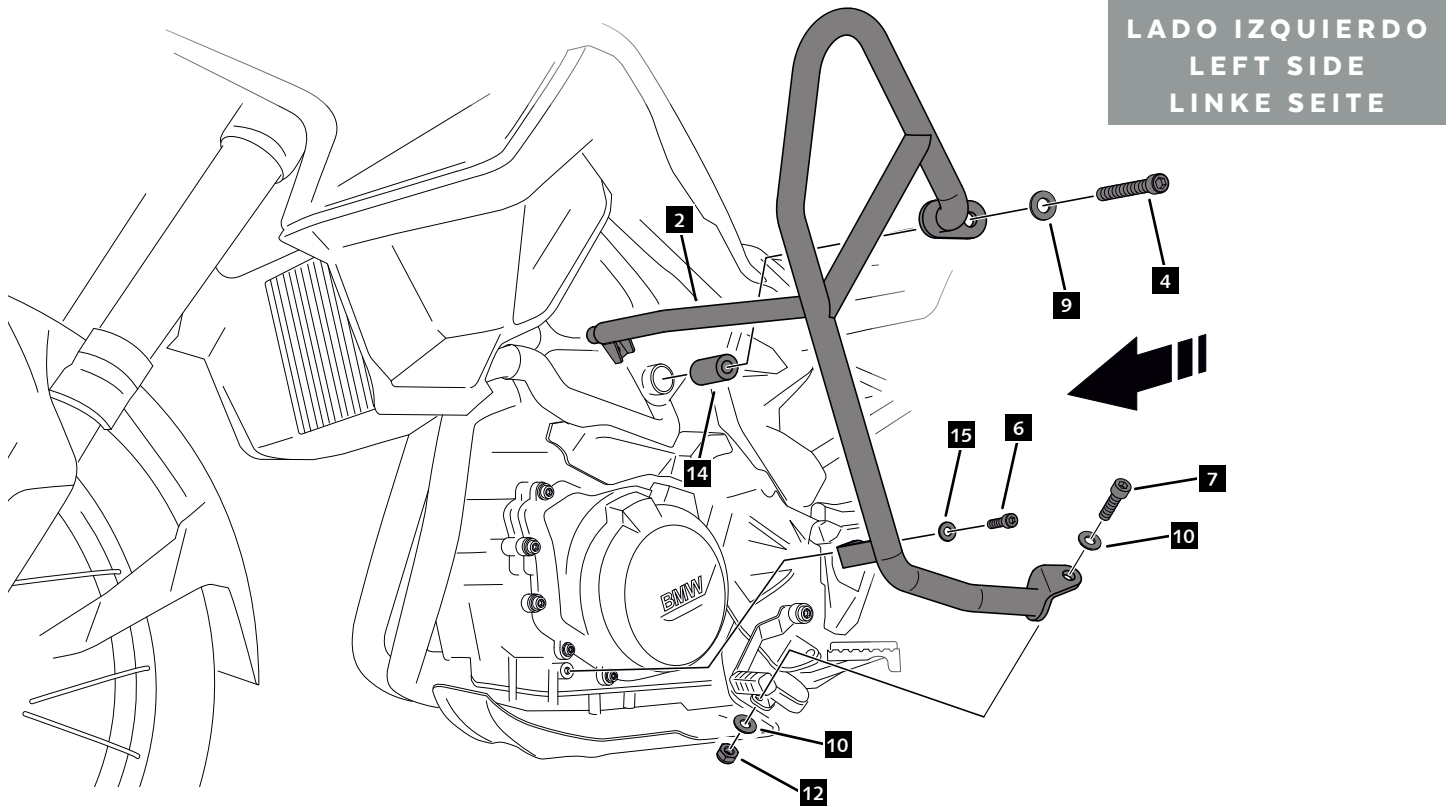

BMW F750GS / BMW F850GS '18-'23

INSTRUCCIONES DE MONTAJE - MOUNTING INSTRUCTIONS - MONTAGEANLEITUNG