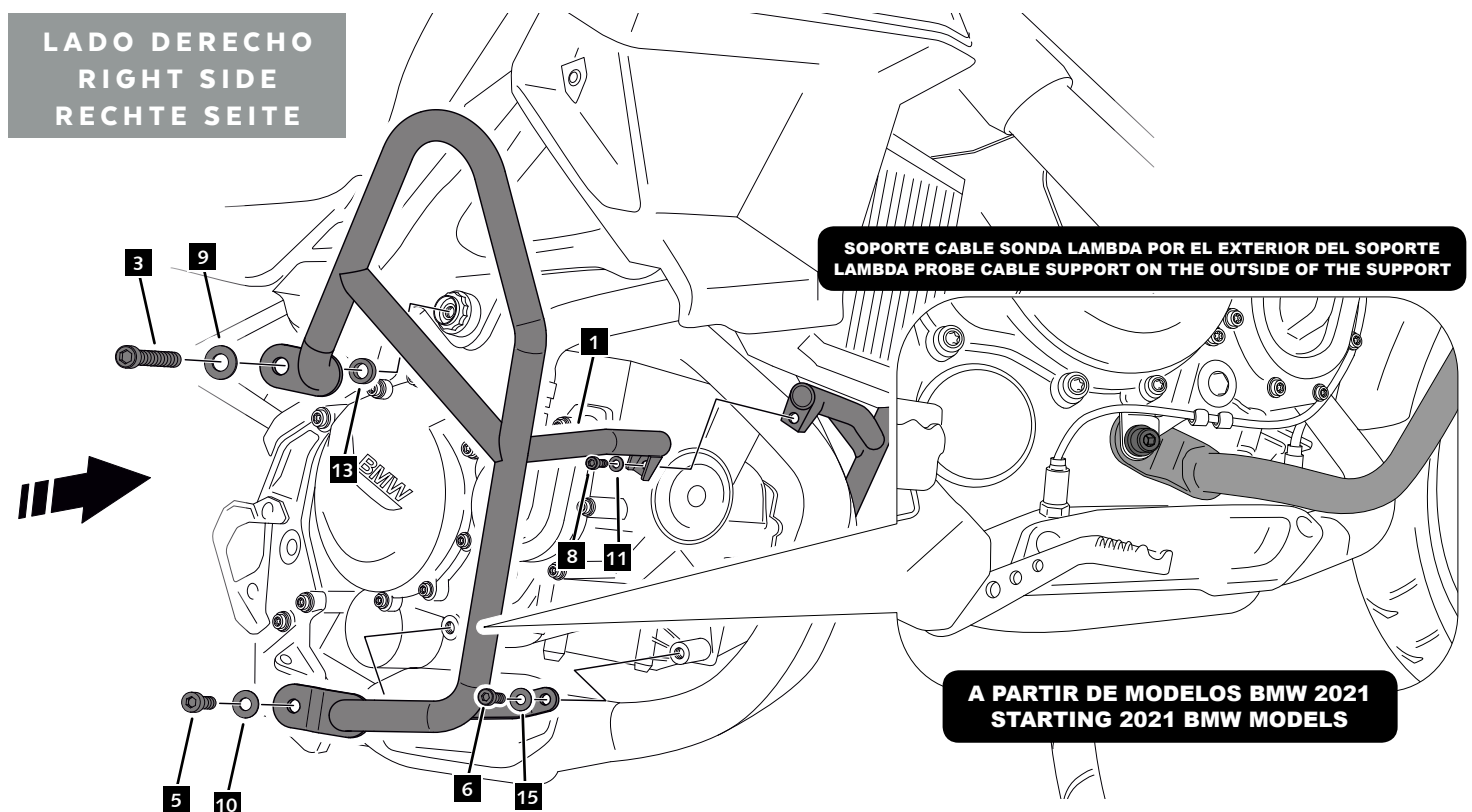

BMW F750GS / BMW F850GS '18-'23

INSTRUCCIONES DE MONTAJE - MOUNTING INSTRUCTIONS - MONTAGEANLEITUNG