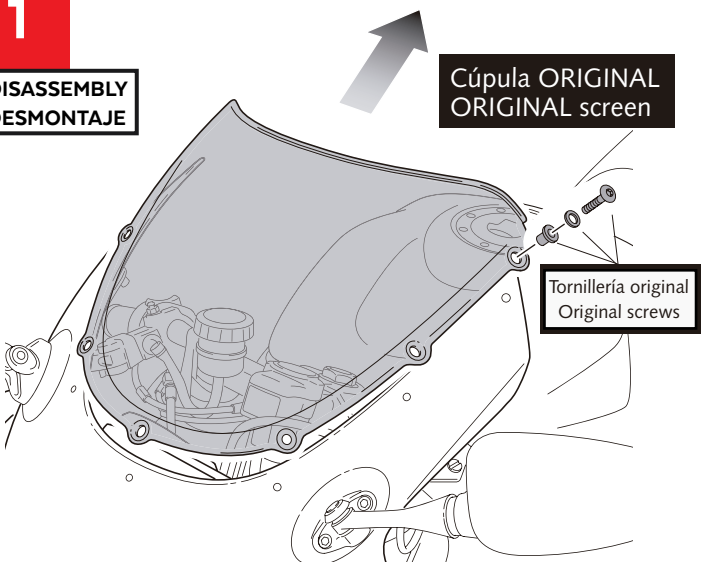

STANDARD, RACING, Z-RACING, R-RACER & SPORT SCREENS

M O U N T I N G I N S T R U C T I O N S

ID.	PIEZA/PART	DESCRIPCIÓN	DESCRIPTION	QTY.	REF.:
1		Cúpula Standard, Racing, R-Racing, R-Racer, sport	Standard, Racing, R-Racing, R-Racer, sport screen	1	SEE WEB SITE

THE INSTALLATION OF THE PUIG SCREEN IS DONE IN THE SAME WAY AS THE ORIGINAL SCREEN. FOLLOW ORIGINAL INSTALLATION. EXAMPLE MODE:

1

**DISASSEMBLY
DESMONTAJE**

Cúpula ORIGINAL
ORIGINAL screen

Tornillería original
Original screws