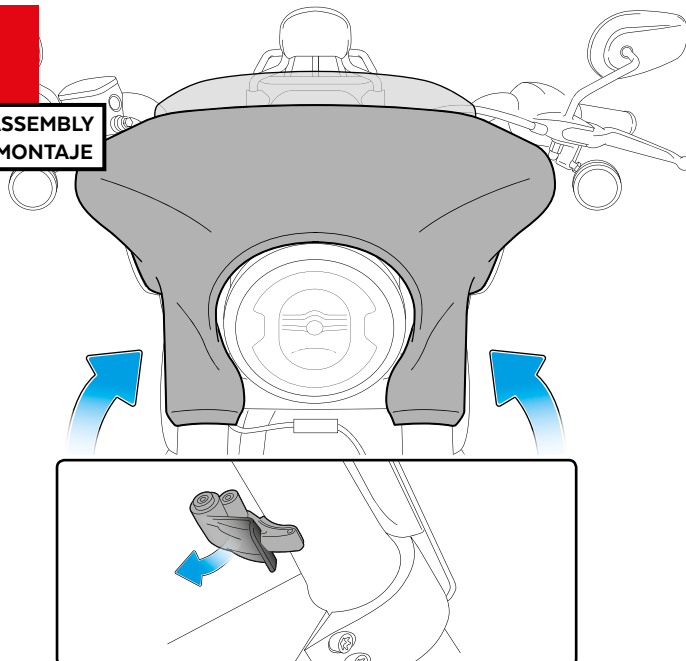

HARLEY DAVIDSON SOFTAIL SPORT GLIDE FLSB '18-

M O U N T I N G I N S T R U C T I O N S

REF 21340

CÚPULA SPORT / SPORT SCREEN

1 Person

20 min

EASY

TORX
T25

ID	PIEZA/PART	DESCRIPCIÓN	DESCRIPTION	QTY	REF
1		Cúpula Sport	Sport screen	1	21340H/W/F/NM3
2		Arandela nylon M6	M6 Nylon Washer	2	ARANDEPNVCN0246

1

DISASSEMBLY
DESMONTAJE

2

DISASSEMBLY
DESMONTAJE

HARLEY DAVIDSON SOFTAIL SPORT GLIDE FL5B '18-