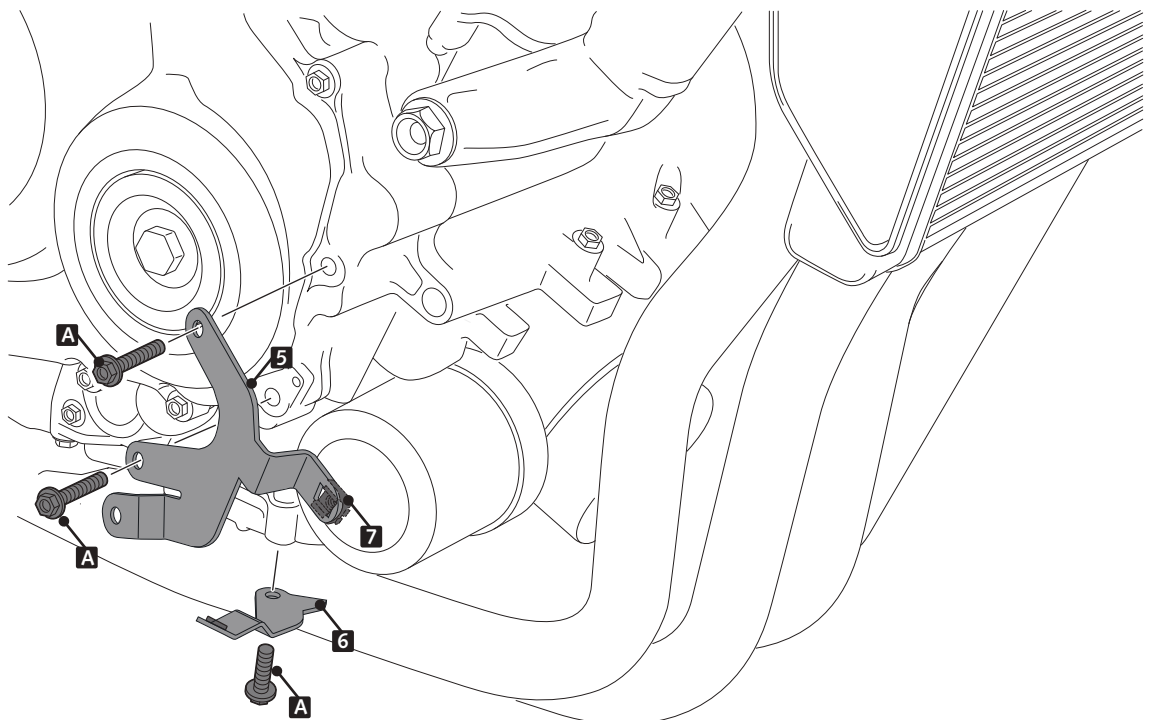

A TORNILLO ORIGINAL
ORIGINAL SCREW