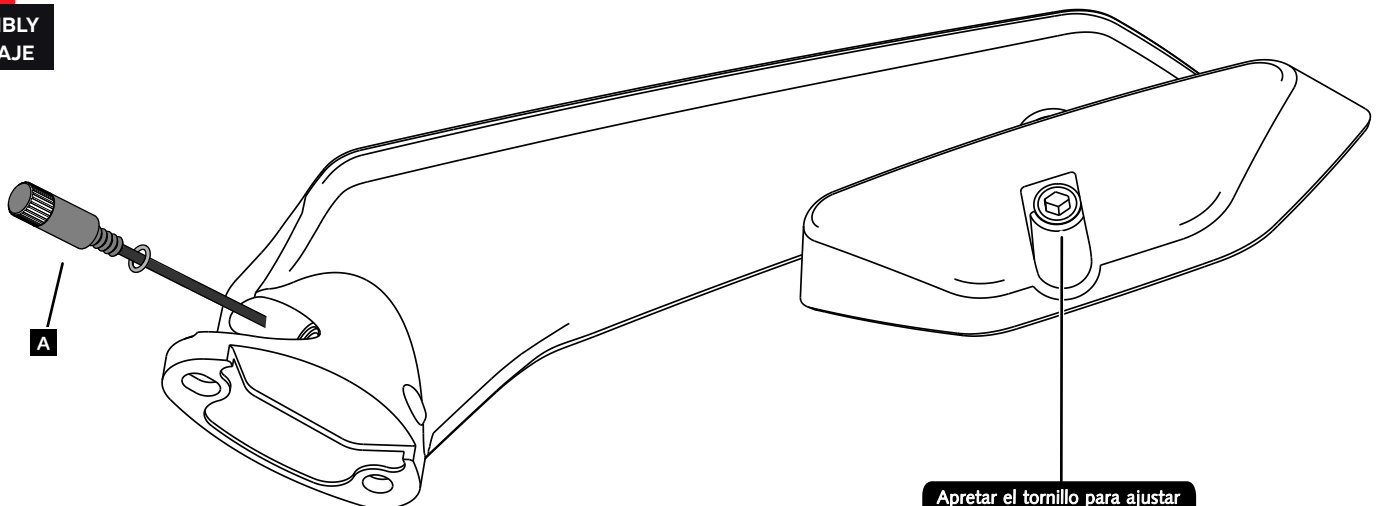

KAWASAKI ZX-10R '21-

REF 21285N
REF 21286N

INSTRUCCIONES DE MONTAJE - MOUNTING INSTRUCTIONS - MONTAGEANLEITUNG

1

ASSEMBLY
MONTAJE

2

ASSEMBLY
MONTAJE

A REF. 21749N
(No incluido / Not Included)