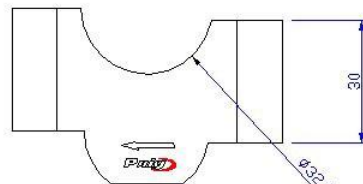

BMW R1200 / 1200GS '04-'18 / R1200GS ADVENTURE '06-'18 /
R1200GS EXCLUSIVE '17-'18 / R1200GS RALLY '17-'18 /
R1250GS '18-'20 / R1250GS ADVENTURE '18-'20 / R1250GS HP '18-'20

REF 20308P
REF 20309P

TORRETA Ø32 / Ø32 RISER

Apretar primero el tornillo 1 completamente y después el tornillo 2.
First tighten the screw 1 completely and then tighten the screw 2.

Ref. 20308P

Ref. 20309P

Ref. 20308P

Ref. 20309P

REF:	TORNILLERÍA	SCREWS	QTY.
20308P	Tornillos M8x55	M8x55 screws	4
20309P	Tornillos M8x65	M8x65 screws	4