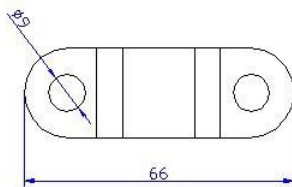

BMW R1200 / 1200GS '04-'18 / R1200GS ADVENTURE '06-'18 /
R1200GS EXCLUSIVE '17-'18 / R1200GS RALLY '17-'18 /
R1250GS '18-'20 / R1250GS ADVENTURE '18-'20 / R1250GS HP '18-'20

REF 20308P
REF 20309P

TORRETA Ø32 / Ø32 RISER

Apretar primero el tornillo 1 completamente y después el tornillo 2.
First tighten the screw 1 completely and then tighten the screw 2.

Ref. 20308P

Ref. 20309P

Ref. 20308P

Ref. 20309P

REF:	TORNILLERÍA	SCREWS	QTY.
20308P	Tornillos M8x55	M8x55 screws	4
20309P	Tornillos M8x65	M8x65 screws	4