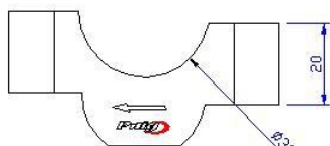

BMW R1200 / 1200GS '04-'18 / R1200GS ADVENTURE '06-'18 /
R1200GS EXCLUSIVE '17-'18 / R1200GS RALLY '17-'18 /
R1250GS '18-'20 / R1250GS ADVENTURE '18-'20 / R1250GS HP '18-'20

REF 20308P
REF 20309P

TORRETA Ø32 / Ø32 RISER

Apretar primero el tornillo 1 completamente y después el tornillo 2.
First tighten the screw 1 completely and then tighten the screw 2.

Ref. 20308P

Ref. 20309P

Ref. 20308P

Ref. 20309P

REF:	TORNILLERÍA	SCREWS	QTY.
20308P	Tornillos M8x55	M8x55 screws	4
20309P	Tornillos M8x65	M8x65 screws	4