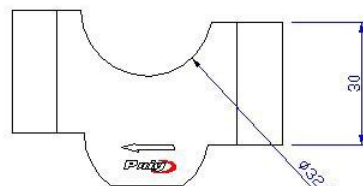

BMW R1200 / 1200GS '04-'18 / R1200GS ADVENTURE '06-'18 /
R1200GS EXCLUSIVE '17-'18 / R1200GS RALLY '17-'18 /
R1250GS '18-'20 / R1250GS ADVENTURE '18-'20 / R1250GS HP '18-'20

REF 20308P
REF 20309P

TORRETA Ø32 / Ø32 RISER

Apretar primero el tornillo 1 completamente y después el tornillo 2.
First tighten the screw 1 completely and then tighten the screw 2.

Ref. 20308P

Ref. 20309P

Ref. 20308P

Ref. 20309P

REF:	TORNILLERÍA	SCREWS	QTY.
20308P	Tornillos M8x55	M8x55 screws	4
20309P	Tornillos M8x65	M8x65 screws	4