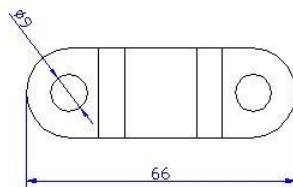

BMW R1200 / 1200GS '04-'18 / R1200GS ADVENTURE '06-'18 /
R1200GS EXCLUSIVE '17-'18 / R1200GS RALLY '17-'18 /
R1250GS '18-'20 / R1250GS ADVENTURE '18-'20 / R1250GS HP '18-'20

REF 20308P
REF 20309P

TORRETA Ø32 / Ø32 RISER

Apretar primero el tornillo 1 completamente y después el tornillo 2.
First tighten the screw 1 completely and then tighten the screw 2.

Ref. 20308P

Ref. 20309P

Ref. 20308P

Ref. 20309P

REF:	TORNILLERÍA	SCREWS	QTY.
20308P	Tornillos M8x55	M8x55 screws	4
20309P	Tornillos M8x65	M8x65 screws	4