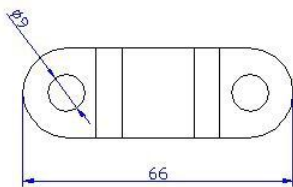

BMW R1200 / 1200GS '04-'18 / R1200GS ADVENTURE '06-'18 /
R1200GS EXCLUSIVE '17-'18 / R1200GS RALLY '17-'18 /
R1250GS '18-'20 / R1250GS ADVENTURE '18-'20 / R1250GS HP '18-'20

REF 20308P
REF 20309P

TORRETA Ø32 / Ø32 RISER

Apretar primero el tornillo 1 completamente y después el tornillo 2.
First tighten the screw 1 completely and then tighten the screw 2.

Ref. 20308P

Ref. 20309P

Ref. 20308P

Ref. 20309P

REF:	TORNILLERÍA	SCREWS	QTY.
20308P	Tornillos M8x55	M8x55 screws	4
20309P	Tornillos M8x65	M8x65 screws	4