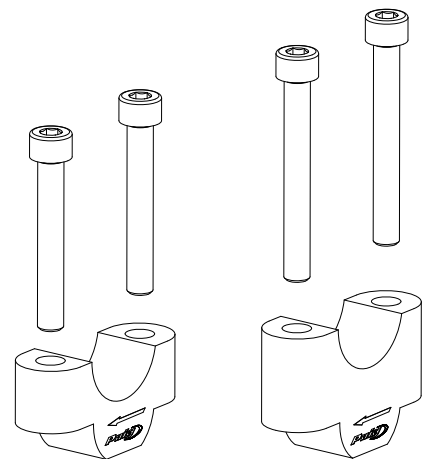

BMW R1200 / 1200GS '04-'18 / R1200GS ADVENTURE '06-'18 /
R1200GS EXCLUSIVE '17-'18 / R1200GS RALLY '17-'18 /
R1250GS '18-'20 / R1250GS ADVENTURE '18-'20 / R1250GS HP '18-'20

REF 20308P
REF 20309P

TORRETA Ø32 / Ø32 RISER

Apretar primero el tornillo 1 completamente y después el tornillo 2.
First tighten the screw 1 completely and then tighten the screw 2.

Ref. 20308P

Ref. 20309P

Ref. 20308P

Ref. 20309P

REF:	TORNILLERÍA	SCREWS	QTY.
20308P	Tornillos M8x55	M8x55 screws	4
20309P	Tornillos M8x65	M8x65 screws	4