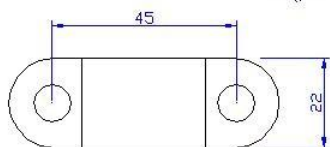

BMW R1200 / 1200GS '04-'18 / R1200GS ADVENTURE '06-'18 /
R1200GS EXCLUSIVE '17-'18 / R1200GS RALLY '17-'18 /
R1250GS '18-'20 / R1250GS ADVENTURE '18-'20 / R1250GS HP '18-'20

REF 20308P
REF 20309P

TORRETA Ø32 / Ø32 RISER

Apretar primero el tornillo 1 completamente y después el tornillo 2.
First tighten the screw 1 completely and then tighten the screw 2.

Ref. 20308P

Ref. 20309P

Ref. 20308P

Ref. 20309P

REF:	TORNILLERÍA	SCREWS	QTY.
20308P	Tornillos M8x55	M8x55 screws	4
20309P	Tornillos M8x65	M8x65 screws	4