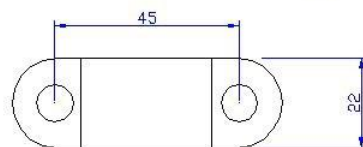

BMW R1200 / 1200GS '04-'18 / R1200GS ADVENTURE '06-'18 /
R1200GS EXCLUSIVE '17-'18 / R1200GS RALLY '17-'18 /
R1250GS '18-'20 / R1250GS ADVENTURE '18-'20 / R1250GS HP '18-'20

REF 20308P
REF 20309P

TORRETA Ø32 / Ø32 RISER

Apretar primero el tornillo 1 completamente y después el tornillo 2.
First tighten the screw 1 completely and then tighten the screw 2.

Ref. 20308P

Ref. 20309P

Ref. 20308P

Ref. 20309P

REF:	TORNILLERÍA	SCREWS	QTY.
20308P	Tornillos M8x55	M8x55 screws	4
20309P	Tornillos M8x65	M8x65 screws	4