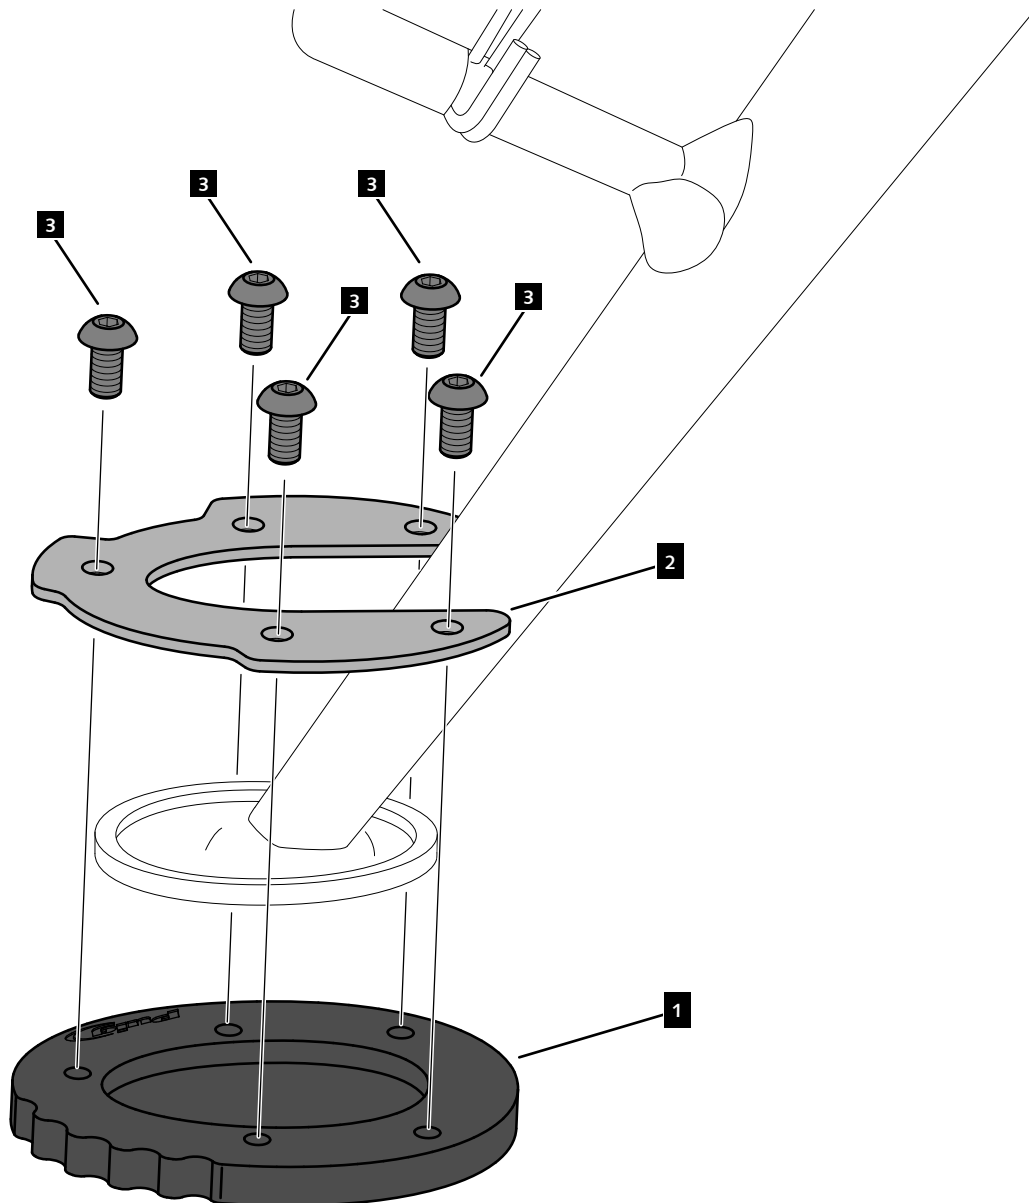

**KAWASAKI Z650 '17-'21 / Z900 '17-'21 /
NINJA 1000 SX '21 / VERSYS 1000 '19-'21**

REF 20198N

INSTRUCCIONES DE MONTAJE - MOUNTING INSTRUCTIONS - MONTAGEANLEITUNG