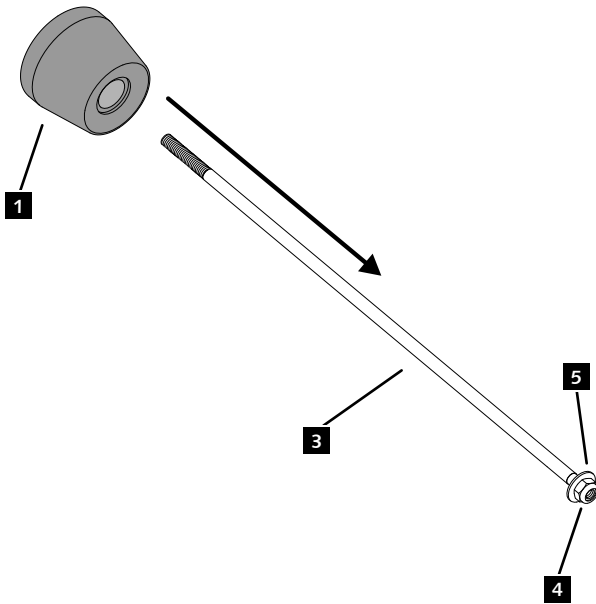

HONDA CB1000R '18-

INSTRUCCIONES DE MONTAJE - MOUNTING INSTRUCTIONS - MONTAGEANLEITUNG

1

ASSEMBLY
MONTAJE