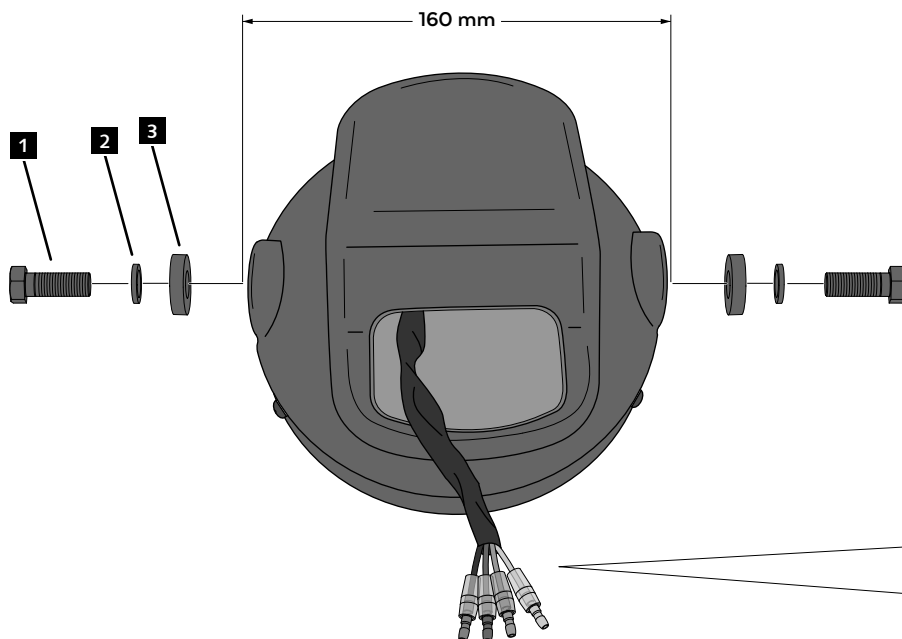

FARO DE LED LUMEN

M O U N T I N G I N S T R U C T I O N S

REF 1944N

FARO TECNOLOGIA LED / LED TECHNOLOGY HEADLIGHT / LED TECHNOLOGIE SCHEINWERFER

ID.	PIEZA / PART	DESCRIPCIÓN	DESCRIPTION	QTY.
1		Tornillo M8x30 DIN933	M8x30 DIN933 screw	2
2		Arandela M8 DIN 125	M8 DIN 125 washer	2
3		Arandela grower M8 DIN127	M8 DIN127 grower washer	2

CONEXIÓN / CONNECTION

A	AZUL / BLUE	LARGAS / HIGH BEAM
B	MARRÓN / BROWN	POSICIÓN / POSITION
C	BLANCO / WHITE	CORTAS / DIPPED BEAM
D	VERDE / GREEN	NEGATIVO / NEGATIVE

FARO DE LED LUMEN

M O U N T I N G I N S T R U C T I O N S

REF 1944N

FARO TECNOLOGIA LED / LED TECHNOLOGY HEADLIGHT / LED TECHNOLOGIE SCHEINWERFER

POSICIÓN / POSITION

CORTAS (Cruce) / DIPPED BEAM

LARGAS (Carretera) / HIGH BEAM