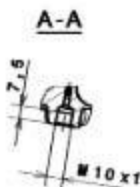

1

2

3

4

Drawn
Depont1
Checked
Caronia

brembo

MASTER CYLINDER KIT
15x18/20

110.A263.30

Date 27.09.24

ITEMS INSIDE THE KIT

DESCRIPTION	QTY
M/C PR 15x18/20	1
WASHER	2
MICROSWITCH	1
BANJO BOLT	1
INSTRUCTION SHEET 1	1
INSTRUCTION SHEET 2	1
BREMBO SMALL STICKER	2

SPARE PARTS

P/N	DESCRIPTION
110.A263.88	CLAMP
110.4592.91	LEVER PIN
110.D023.98	LEVER
110.3127.20	PIPE FITTING
105.3387.63	BLEEDER SCREW
110.D023.99	COMPLETE LEVER
110.D023.89	STICKER - COVER