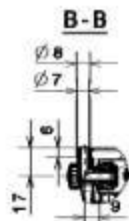

1

2

3

4

Drawn
Depont1
Checked
Caronia

brembo

MASTER CYLINDER KIT
15x18/20

110.A263.30

Date 27.09.24

ITEMS INSIDE THE KIT

DESCRIPTION	QTY
M/C PR 15x18/20	1
WASHER	2
MICROSWITCH	1
BANJO BOLT	1
INSTRUCTION SHEET 1	1
INSTRUCTION SHEET 2	1
BREMBO SMALL STICKER	2

SPARE PARTS

P/N	DESCRIPTION
110.A263.88	CLAMP
110.4592.91	LEVER PIN
110.D023.98	LEVER
110.3127.20	PIPE FITTING
105.3387.63	BLEEDER SCREW
110.D023.99	COMPLETE LEVER
110.D023.89	STICKER - COVER