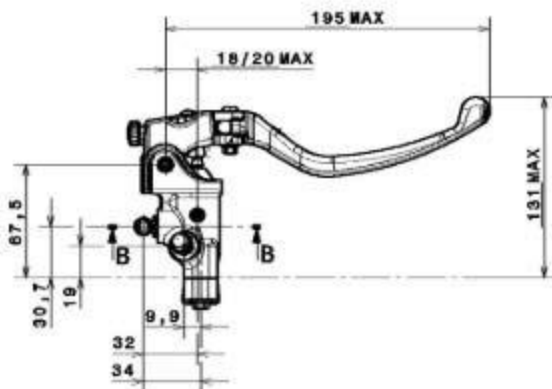

1

2

3

4

Drawn
Depont1
Checked
Caronia

brembo

MASTER CYLINDER KIT
15x18/20

110.A263.30

Date 27.09.24

ITEMS INSIDE THE KIT

DESCRIPTION	QTY
M/C PR 15x18/20	1
WASHER	2
MICROSWITCH	1
BANJO BOLT	1
INSTRUCTION SHEET 1	1
INSTRUCTION SHEET 2	1
BREMBO SMALL STICKER	2

SPARE PARTS

P/N	DESCRIPTION
110.A263.88	CLAMP
110.4592.91	LEVER PIN
110.D023.98	LEVER
110.3127.20	PIPE FITTING
105.3387.63	BLEEDER SCREW
110.D023.99	COMPLETE LEVER
110.D023.89	STICKER - COVER