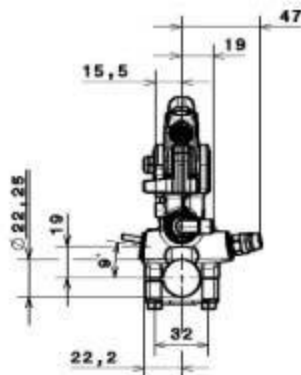

1

2

3

4

Drawn
Depont1
Checked
Caronia

brembo

MASTER CYLINDER KIT
15x18/20

110.A263.30

Date 27.09.24

ITEMS INSIDE THE KIT

DESCRIPTION	QTY
M/C PR 15x18/20	1
WASHER	2
MICROSWITCH	1
BANJO BOLT	1
INSTRUCTION SHEET 1	1
INSTRUCTION SHEET 2	1
BREMBO SMALL STICKER	2

SPARE PARTS

P/N	DESCRIPTION
110.A263.88	CLAMP
110.4592.91	LEVER PIN
110.D023.98	LEVER
110.3127.20	PIPE FITTING
105.3387.63	BLEEDER SCREW
110.D023.99	COMPLETE LEVER
110.D023.89	STICKER - COVER