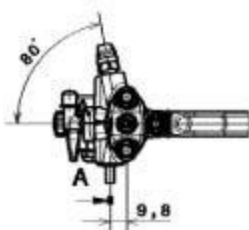

1

2

3

4

Drawn
Depont1
Checked
Caronia

brembo

MASTER CYLINDER KIT
15x18/20

110.A263.30

Date 27.09.24

ITEMS INSIDE THE KIT

DESCRIPTION	QTY
M/C PR 15x18/20	1
WASHER	2
MICROSWITCH	1
BANJO BOLT	1
INSTRUCTION SHEET 1	1
INSTRUCTION SHEET 2	1
BREMBO SMALL STICKER	2

SPARE PARTS

P/N	DESCRIPTION
110.A263.88	CLAMP
110.4592.91	LEVER PIN
110.D023.98	LEVER
110.3127.20	PIPE FITTING
105.3387.63	BLEEDER SCREW
110.D023.99	COMPLETE LEVER
110.D023.89	STICKER - COVER