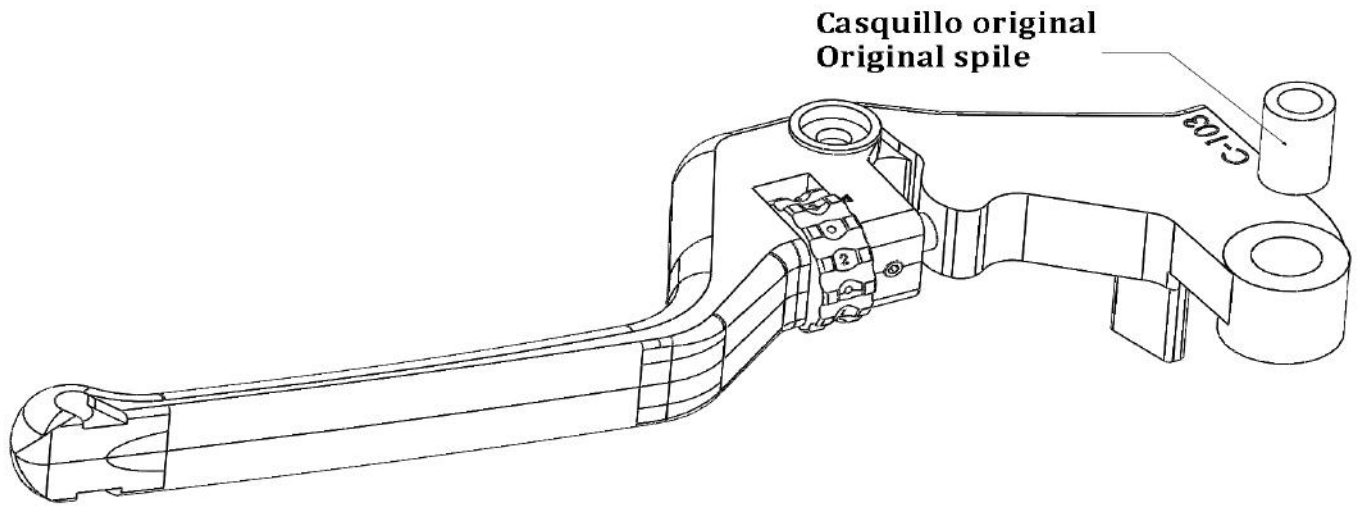

Ref.
0391N

MANETA EMBRAGUE
CLUTCH LEVER

Ref.
0391N

MANETA EMBRAGUE
CLUTCH LEVER